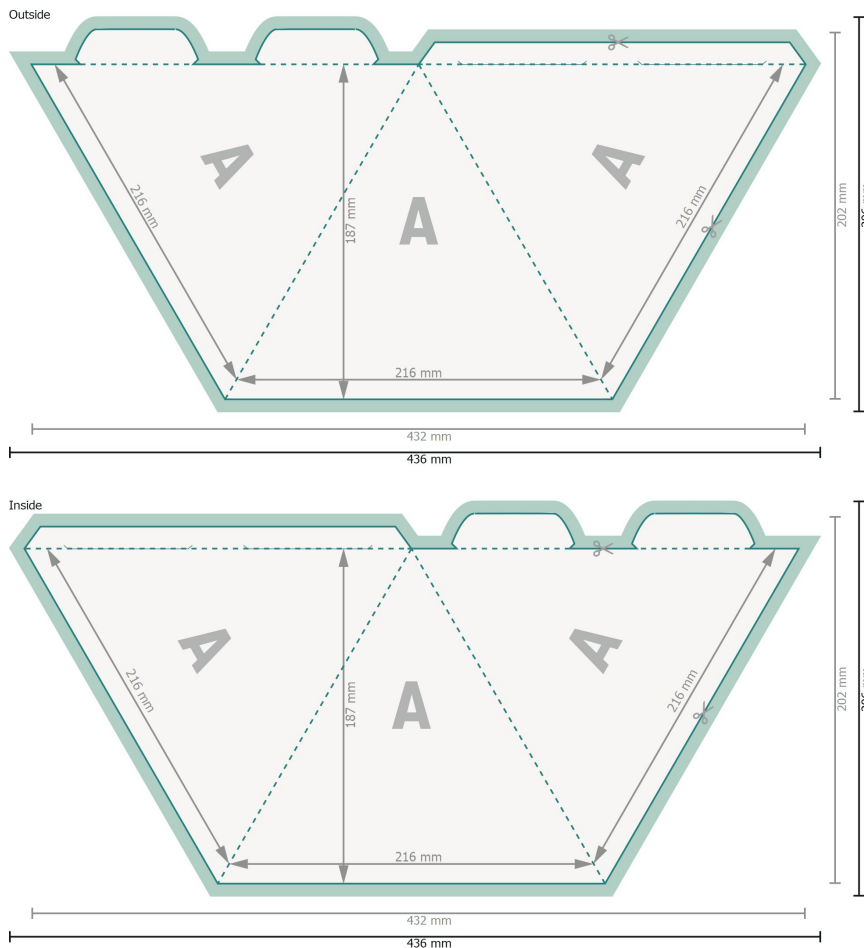

Pyramid 3-sided

Dataformat (incl. 2 mm bleed):
43,6 x 20,6 cm

bleed:
2 mm

Trimmed size:
43,2 x 20,2 cm

Trimmed size (closed):
21,6 x 18,7 cm

Safety margin:
4 mm

Maintaining space between the text/information and the edge of the trimmed format prevents undesirable cuts.

Explanation of symbols

- Bleed
- Trimmed size
- Data format
- We will cut/perforate your product here
- Creasing/Folding

Please note:

Allow for trim allowance and safety margin according to instructions.

Arrange background graphics, images or graphics up to the edge of the data format.

Tolerances may occur during production due to cutting, punching and folding processes.

Printing data: Instructions and templates can be found under the menu item *Printing data* at www.onlineprinters.co.uk