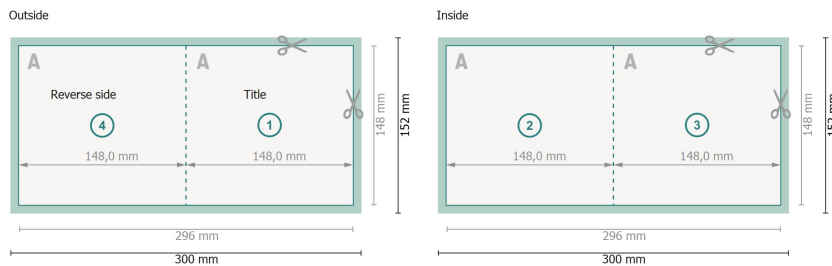

Eco/natural paper folded cards Portrait, A5-Square

1 fold

Dataformat (incl. 2 mm bleed):
30 x 15,2 cm

bleed:
2 mm

Trimmed size:
29,6 x 14,8 cm

Trimmed size (closed):
14,8 x 14,8 cm

Safety margin:
4 mm

Maintaining space between the text/information and the edge of the trimmed format prevents undesirable cuts.

Explanation of symbols

Bleed

Reading direction

Trimmed size

Data format

We will cut/perforate your product here

Please note:

Allow for trim allowance and safety margin according to instructions.

Arrange background graphics, images or graphics up to the edge of the data format.

Tolerances may occur during production due to cutting, punching and folding processes.

Printing data: Instructions and templates can be found under the menu item *Printing data* at www.onlineprinters.co.uk