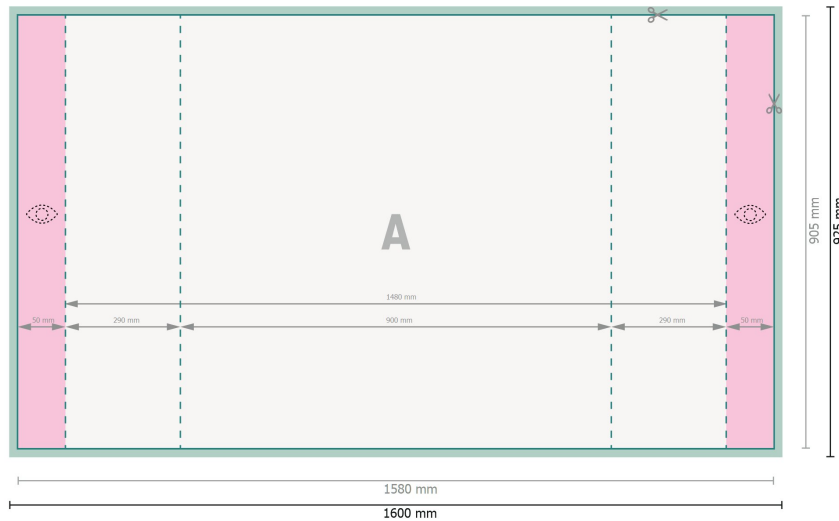

## Print for Folding fabric counter, 160 x 92.5 cm

**Dataformat (incl. 10 mm bleed):**  
160 x 92,5 cm

**Trimmed size:**  
158 x 90,5 cm

**Safety margin:**  
100 mm

Maintaining space between the text/information and the edge of the trimmed format prevents undesirable cuts.

### Explanation of symbols

Bleed

Reading direction

Trimmed size

Data format

We will cut/perforate your product here

Limited visibility area

### Please note:

Allow for trim allowance and safety margin according to instructions.

Arrange background graphics, images or graphics up to the edge of the data format.

Tolerances may occur during production due to cutting, punching and folding processes.