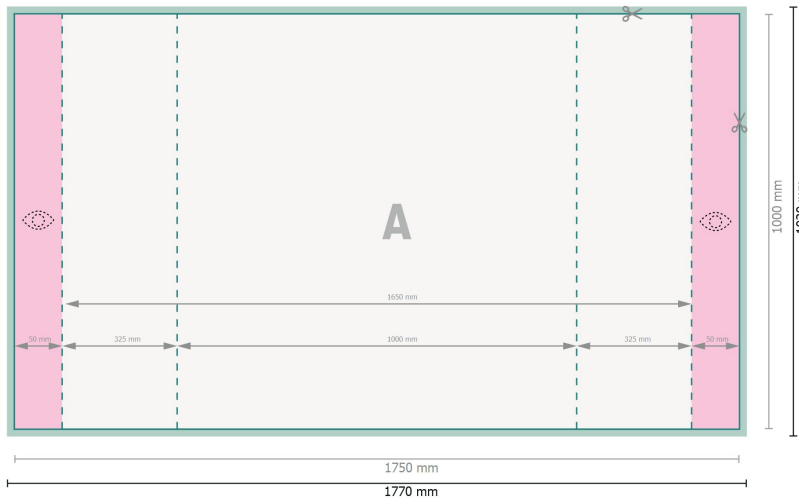

Print for Folding fabric counter, 177 x 102 cm

Dataformat (incl. 10 mm bleed):
177 x 102 cm

Trimmed size:
175 x 100 cm

Safety margin:
100 mm

Maintaining space between the text/information and the edge of the trimmed format prevents undesirable cuts.

Explanation of symbols

Bleed

Reading direction

Trimmed size

Data format

We will cut/perforate your product here

Limited visibility area

Please note:

Allow for trim allowance and safety margin according to instructions.

Arrange background graphics, images or graphics up to the edge of the data format.

Tolerances may occur during production due to cutting, punching and folding processes.