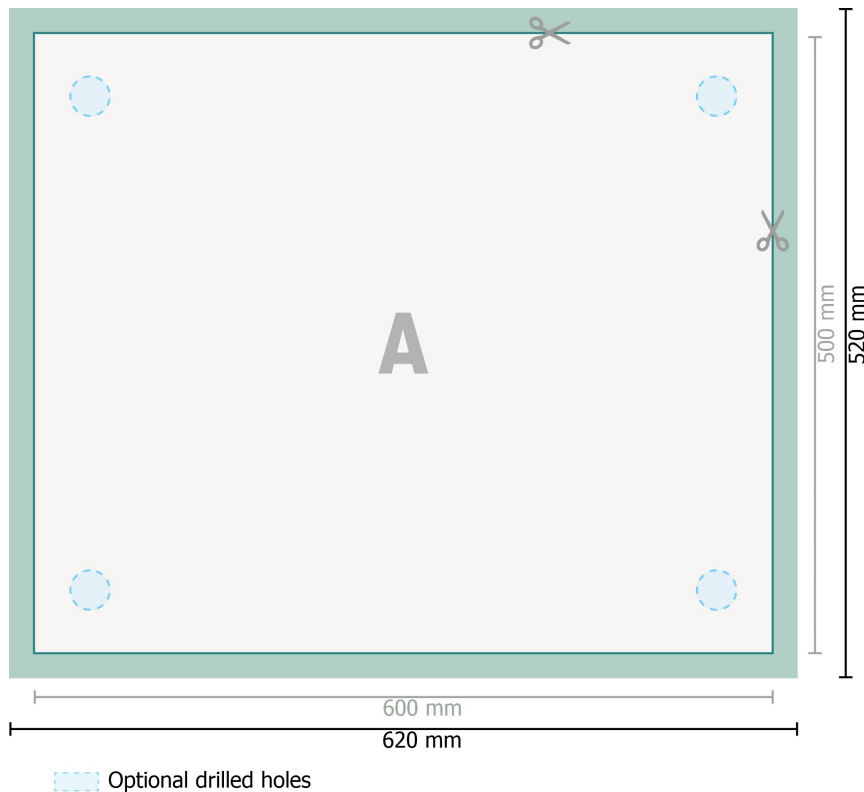

## Rigid foam boards, 60 x 50 cm

**Dataformat (incl. 10 mm bleed):**  
62 x 52 cm

**Trimmed size:**  
60 x 50 cm

**bleed:**  
10 mm

**Safety margin:**  
4 mm

Maintaining space between the text/information and the edge of the trimmed format prevents undesirable cuts.

### Explanation of symbols

Bleed

Reading direction

Trimmed size

Data format

We will cut/perforate your product here

### Please note:

Allow for trim allowance and safety margin according to instructions.

Arrange background graphics, images or graphics up to the edge of the data format.

Tolerances may occur during production due to cutting, punching and folding processes.