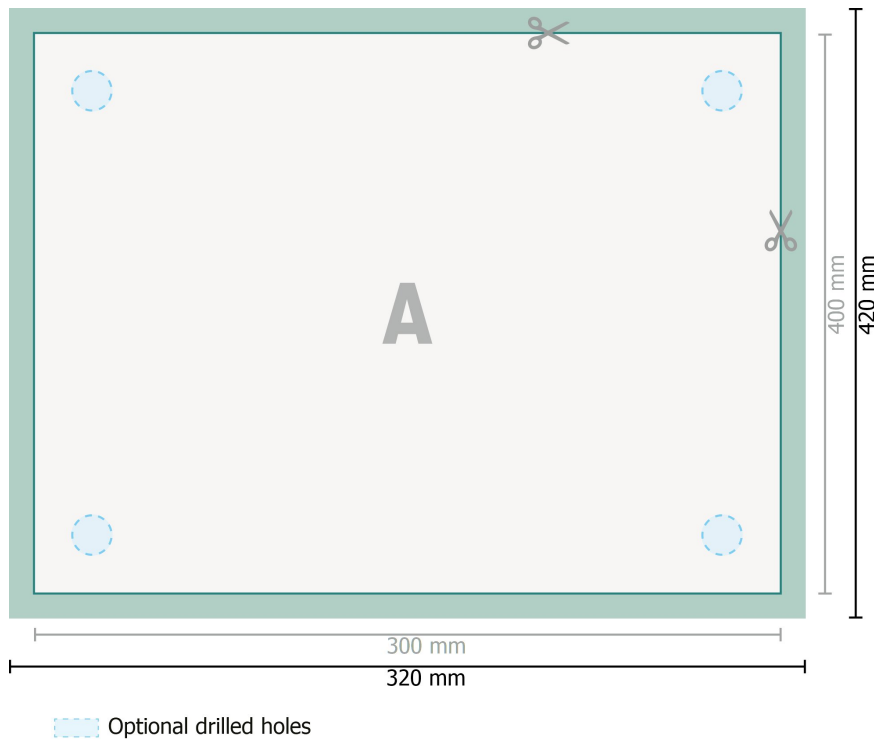

Flexible foam boards, 40 x 30 cm

**Dataformat (incl. 10 mm bleed):**

32 x 42 cm

Trimmed size:

30 x 40 cm

bleed:

10 mm

Safety margin:

4 mm

Maintaining space between the text/information and the edge of the trimmed format prevents undesirable cuts.

Explanation of symbols

 Bleed

 Reading direction

 Trimmed size

 Data format

 We will cut/perforate your product here

Please note:

Allow for trim allowance and safety margin according to instructions.

Arrange background graphics, images or graphics up to the edge of the data format.

Tolerances may occur during production due to cutting, punching and folding processes.