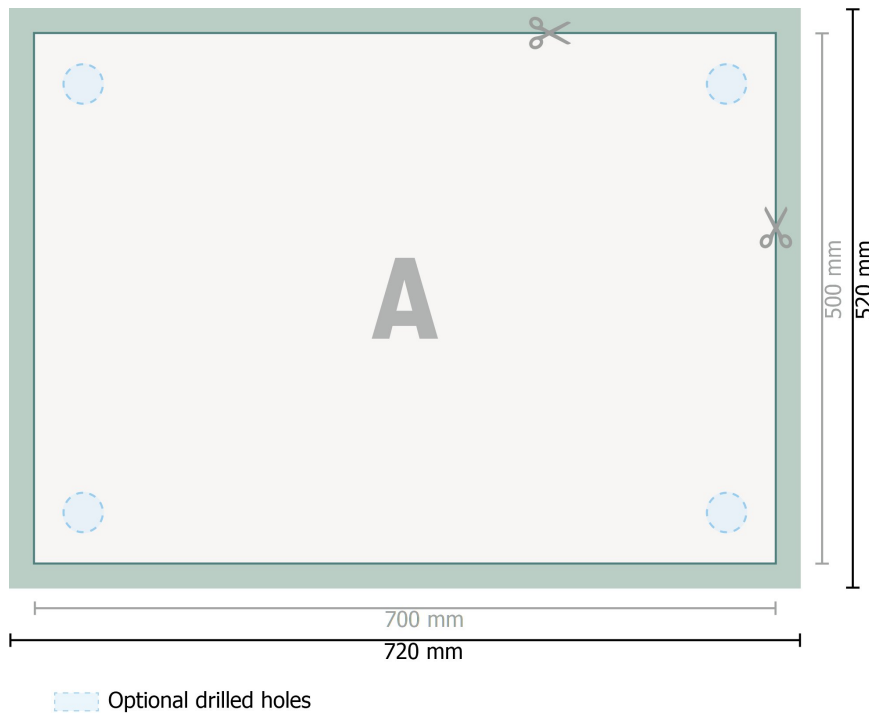

## Flexible foam boards, 70 x 50 cm

**Dataformat (incl. 10 mm bleed):**  
72 x 52 cm

**Trimmed size:**  
70 x 50 cm

**bleed:**  
10 mm

**Safety margin:**  
4 mm

Maintaining space between the text/information and the edge of the trimmed format prevents undesirable cuts.

### Explanation of symbols

Bleed

Reading direction

Trimmed size

Data format

We will cut/perforate your product here

### Please note:

Allow for trim allowance and safety margin according to instructions.

Arrange background graphics, images or graphics up to the edge of the data format.

Tolerances may occur during production due to cutting, punching and folding processes.