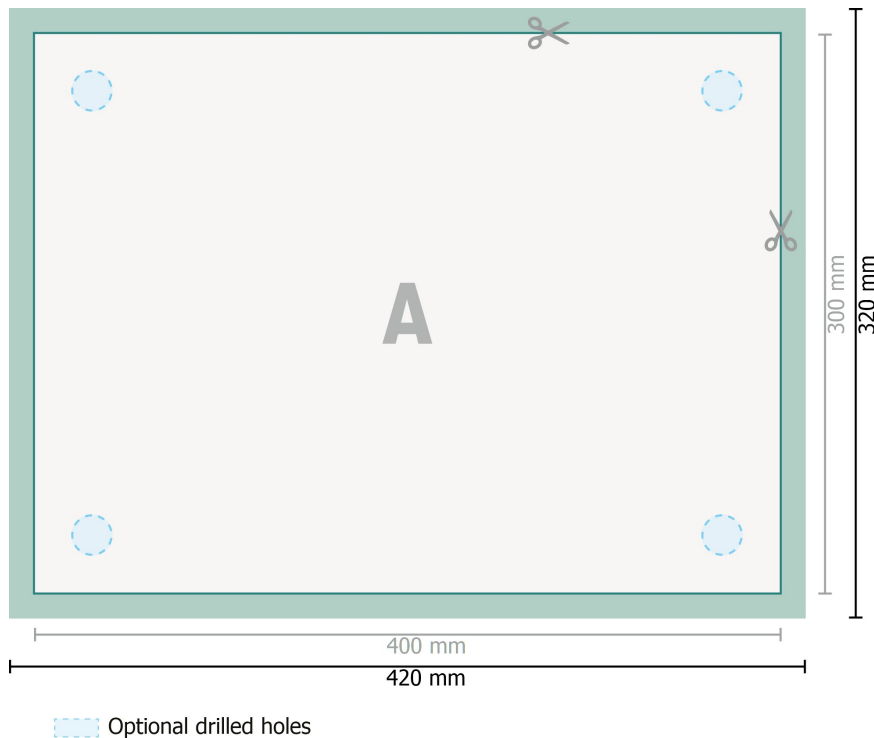

Acrylic glass sheets, 40 x 30 cm

**Dataformat (incl. 10 mm bleed):**

42 x 32 cm

Trimmed size:

40 x 30 cm

bleed:

10 mm

Safety margin:

4 mm

Maintaining space between the text/information and the edge of the trimmed format prevents undesirable cuts.

Explanation of symbols

Bleed

Reading direction

Trimmed size

Data format

We will cut/perforate your product here

Please note:

Allow for trim allowance and safety margin according to instructions.

Arrange background graphics, images or graphics up to the edge of the data format.

Tolerances may occur during production due to cutting, punching and folding processes.