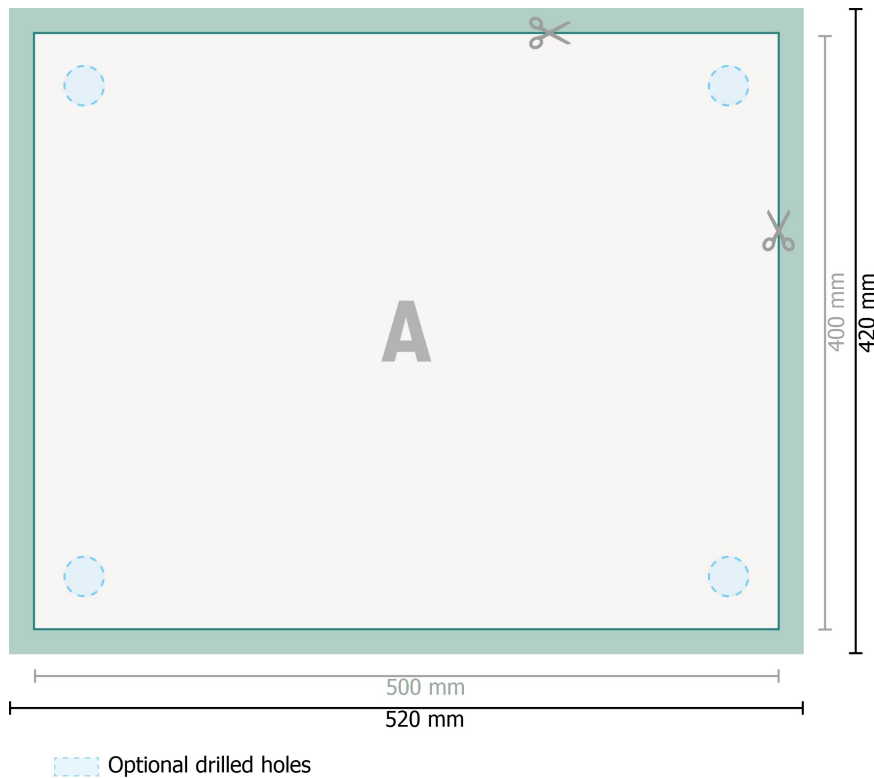

Acrylic glass sheets, 50 x 40 cm

Dataformat (incl. 10 mm bleed):
52 x 42 cm

Trimmed size:
50 x 40 cm

bleed:
10 mm

Safety margin:
4 mm

Maintaining space between the text/information and the edge of the trimmed format prevents undesirable cuts.

Explanation of symbols

Bleed

Reading direction

Trimmed size

Data format

We will cut/perforate your product here

Please note:

Allow for trim allowance and safety margin according to instructions.

Arrange background graphics, images or graphics up to the edge of the data format.

Tolerances may occur during production due to cutting, punching and folding processes.

Printing data: Instructions and templates can be found under the menu item *Printing data* at www.onlineprinters.co.uk