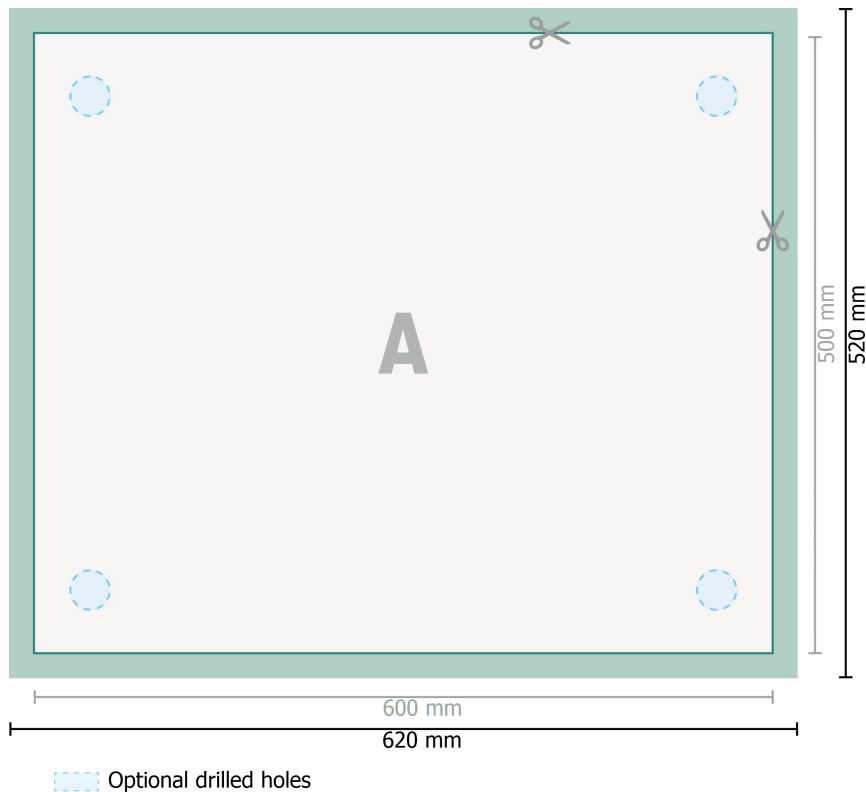

Acrylic glass sheets, 60 x 50 cm

Dataformat (incl. 10 mm bleed):
62 x 52 cm

Trimmed size:
60 x 50 cm

bleed:
10 mm

Safety margin:
4 mm

Maintaining space between the text/information and the edge of the trimmed format prevents undesirable cuts.

Explanation of symbols

Bleed

Reading direction

Trimmed size

Data format

We will cut/perforate your product here

Please note:

Allow for trim allowance and safety margin according to instructions.

Arrange background graphics, images or graphics up to the edge of the data format.

Tolerances may occur during production due to cutting, punching and folding processes.

Printing data: Instructions and templates can be found under the menu item *Printing data* at www.onlineprinters.co.uk