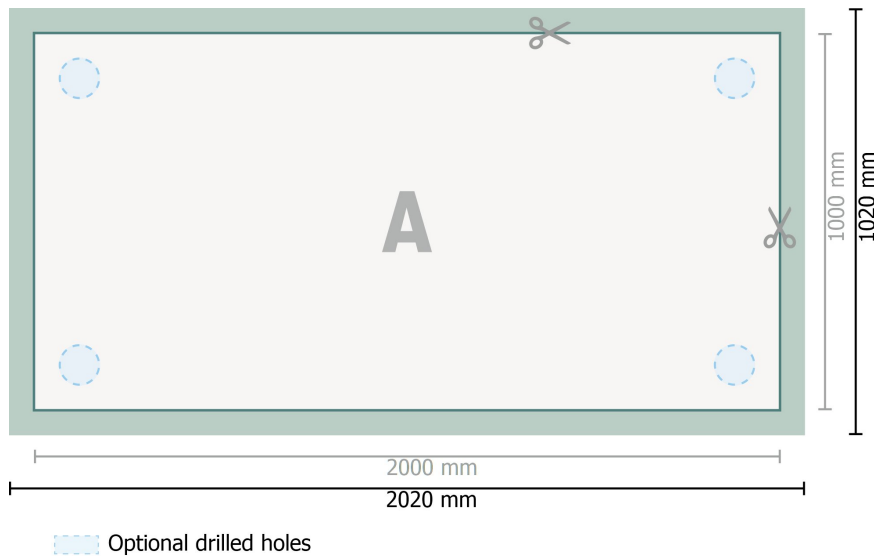

## Acrylic glass sheets, 200 x 100 cm

**Dataformat (incl. 10 mm bleed):**

202 x 102 cm

**Trimmed size:**

200 x 100 cm

**bleed:**

10 mm

**Safety margin:**

4 mm

Maintaining space between the text/information and the edge of the trimmed format prevents undesirable cuts.

**Explanation of symbols**

Bleed

Reading direction

Trimmed size

Data format

We will cut/perforate your product here

---

**Please note:**

Allow for trim allowance and safety margin according to instructions.

Arrange background graphics, images or graphics up to the edge of the data format.

Tolerances may occur during production due to cutting, punching and folding processes.