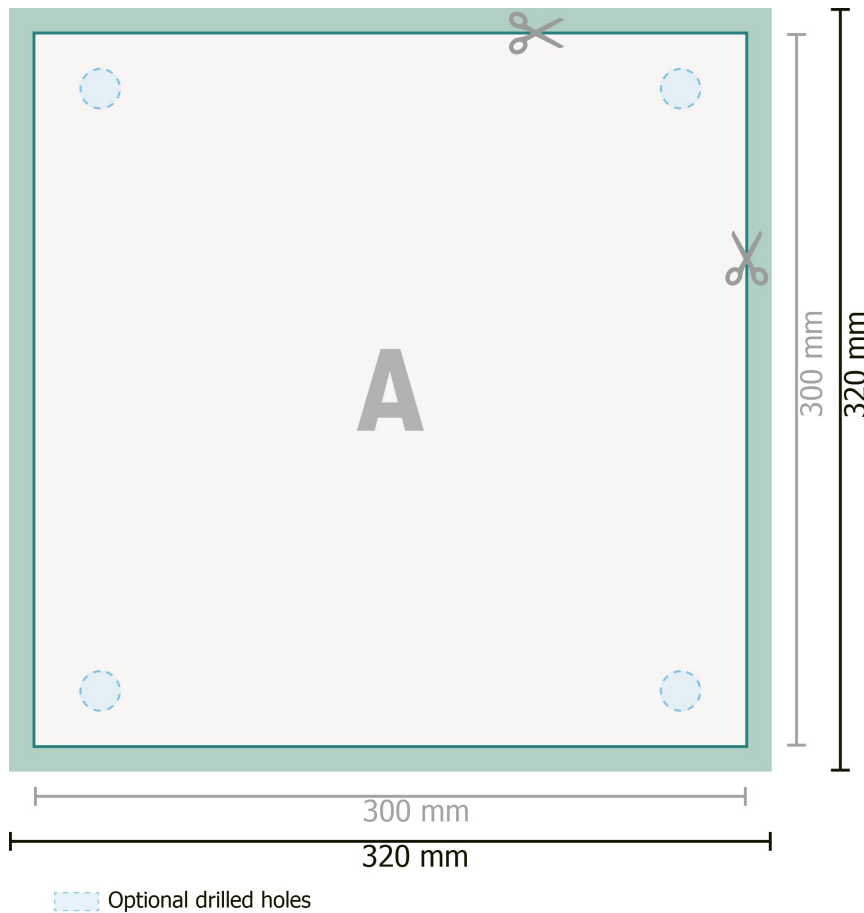

Acrylic glass sheets, 30 x 30 cm

Dataformat (incl. 10 mm bleed):
32 x 32 cm

Trimmed size:
30 x 30 cm

bleed:
10 mm

Safety margin:
4 mm

Maintaining space between the text/information and the edge of the trimmed format prevents undesirable cuts.

Explanation of symbols

Bleed

Reading direction

Trimmed size

Data format

We will cut/perforate your product here

Please note:

Allow for trim allowance and safety margin according to instructions.

Arrange background graphics, images or graphics up to the edge of the data format.

Tolerances may occur during production due to cutting, punching and folding processes.

Printing data: Instructions and templates can be found under the menu item *Printing data* at www.onlineprinters.co.uk