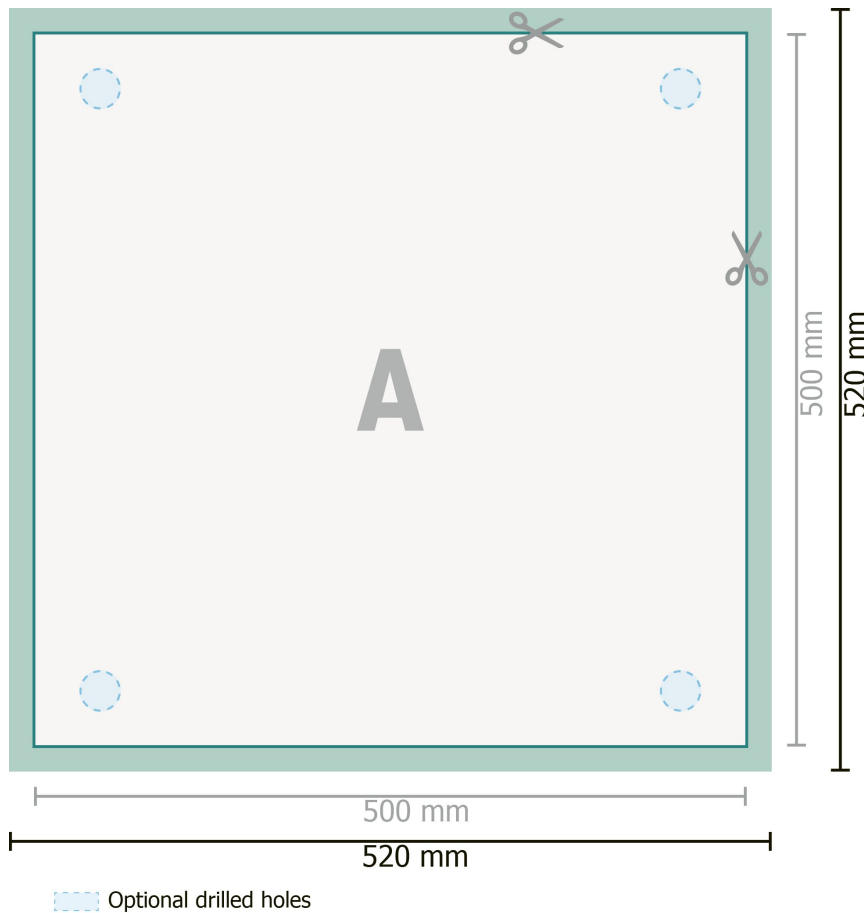

## Acrylic glass sheets, 50 x 50 cm

**Dataformat (incl. 10 mm bleed):**  
52 x 52 cm

**Trimmed size:**  
50 x 50 cm

**bleed:**  
10 mm

**Safety margin:**  
4 mm

Maintaining space between the text/information and the edge of the trimmed format prevents undesirable cuts.

### Explanation of symbols

Bleed

Reading direction

Trimmed size

Data format

We will cut/perforate your product here

### Please note:

Allow for trim allowance and safety margin according to instructions.

Arrange background graphics, images or graphics up to the edge of the data format.

Tolerances may occur during production due to cutting, punching and folding processes.