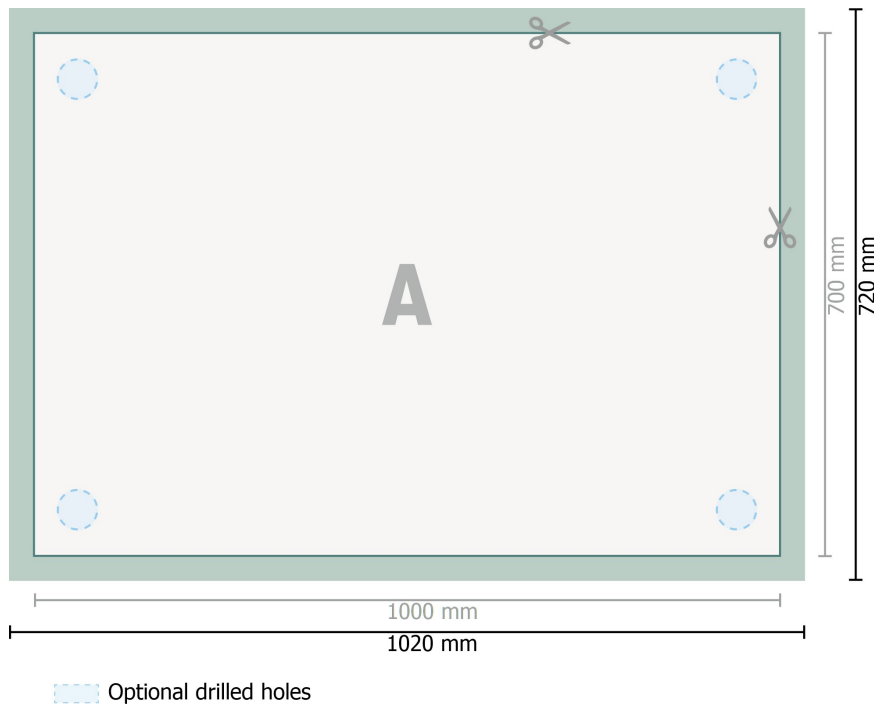

Rigid foam boards, 100 x 70 cm

Dataformat (incl. 10 mm bleed):
102 x 72 cm

Trimmed size:
100 x 70 cm

bleed:
10 mm

Safety margin:
4 mm

Maintaining space between the text/information and the edge of the trimmed format prevents undesirable cuts.

Explanation of symbols

Bleed

Reading direction

Trimmed size

Data format

We will cut/perforate your product here

Please note:

Allow for trim allowance and safety margin according to instructions.

Arrange background graphics, images or graphics up to the edge of the data format.

Tolerances may occur during production due to cutting, punching and folding processes.

Printing data: Instructions and templates can be found under the menu item *Printing data* at www.onlineprinters.co.uk