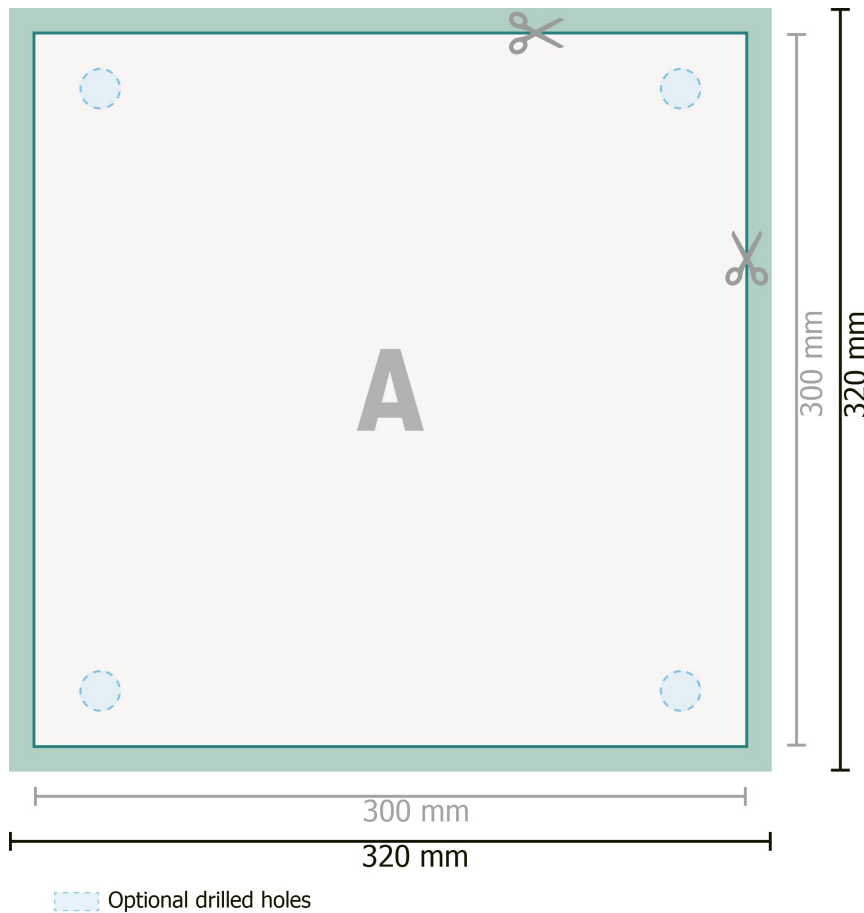

Rigid foam boards, 30 x 30 cm

Dataformat (incl. 10 mm bleed):
32 x 32 cm

Trimmed size:
30 x 30 cm

bleed:
10 mm

Safety margin:
4 mm

Maintaining space between the text/information and the edge of the trimmed format prevents undesirable cuts.

Explanation of symbols

Bleed

Reading direction

Trimmed size

Data format

We will cut/perforate your product here

Please note:

Allow for trim allowance and safety margin according to instructions.

Arrange background graphics, images or graphics up to the edge of the data format.

Tolerances may occur during production due to cutting, punching and folding processes.

Printing data: Instructions and templates can be found under the menu item *Printing data* at www.onlineprinters.co.uk