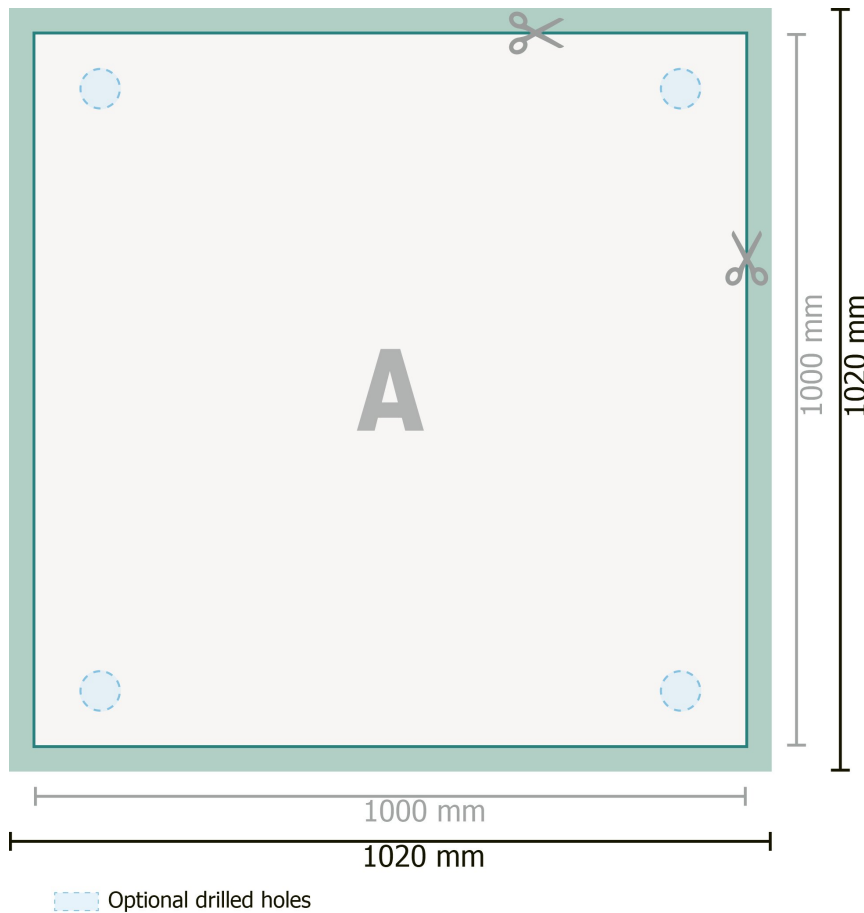

## Rigid foam boards, 100 x 100 cm

**Dataformat (incl. 10 mm bleed):**

102 x 102 cm

**Trimmed size:**

100 x 100 cm

**bleed:**

10 mm

**Safety margin:**

4 mm

Maintaining space between the text/information and the edge of the trimmed format prevents undesirable cuts.

**Explanation of symbols**

 Bleed

 Reading direction

 Trimmed size

 Data format

 We will cut/perforate your product here

---

**Please note:**

Allow for trim allowance and safety margin according to instructions.

Arrange background graphics, images or graphics up to the edge of the data format.

Tolerances may occur during production due to cutting, punching and folding processes.