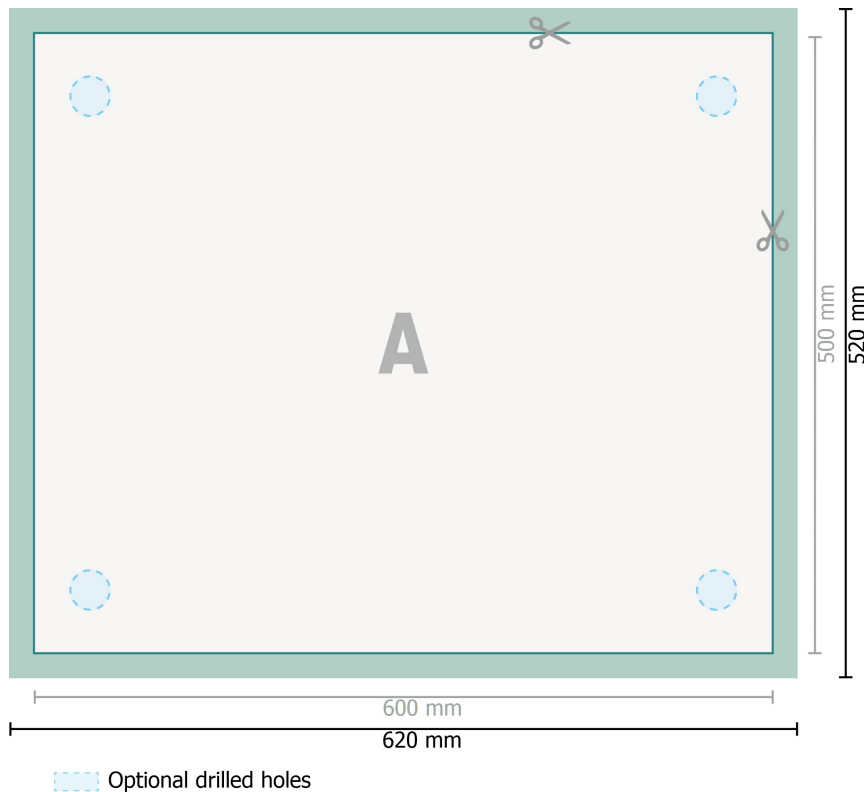

Flexible foam boards, 60 x 50 cm

Dataformat (incl. 10 mm bleed):
62 x 52 cm

Trimmed size:
60 x 50 cm

bleed:
10 mm

Safety margin:
4 mm

Maintaining space between the text/information and the edge of the trimmed format prevents undesirable cuts.

Explanation of symbols

 Bleed

 Reading direction

 Trimmed size

 Data format

 We will cut/perforate your product here

Please note:

Allow for trim allowance and safety margin according to instructions.

Arrange background graphics, images or graphics up to the edge of the data format.

Tolerances may occur during production due to cutting, punching and folding processes.

Printing data: Instructions and templates can be found under the menu item *Printing data* at www.onlineprinters.co.uk