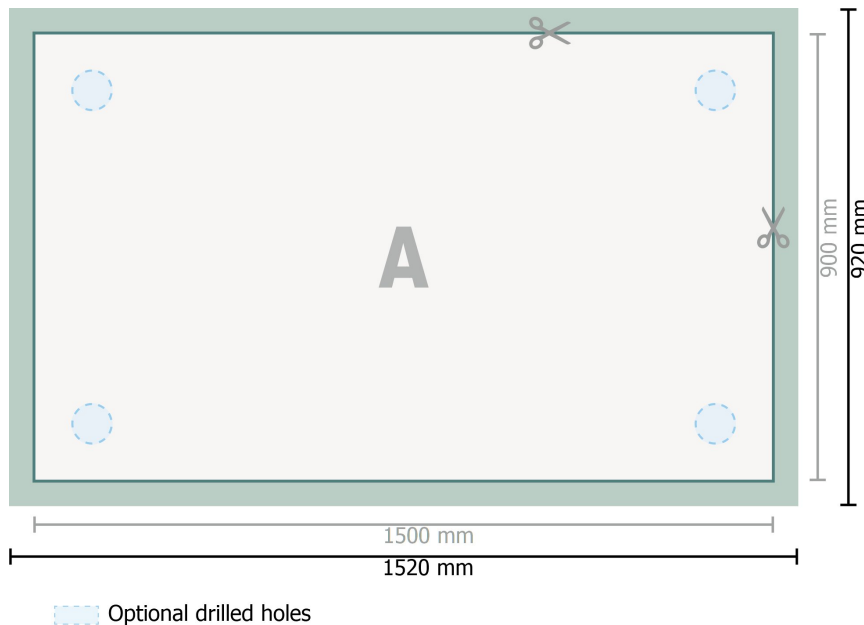

## Flexible foam boards, 150 x 90 cm

**Dataformat (incl. 10 mm bleed):**  
152 x 92 cm

**Trimmed size:**  
150 x 90 cm

**bleed:**  
10 mm

**Safety margin:**  
4 mm

Maintaining space between the text/information and the edge of the trimmed format prevents undesirable cuts.

### Explanation of symbols

 Bleed

 Reading direction

 Trimmed size

 Data format

 We will cut/perforate your product here

### Please note:

Allow for trim allowance and safety margin according to instructions.

Arrange background graphics, images or graphics up to the edge of the data format.

Tolerances may occur during production due to cutting, punching and folding processes.