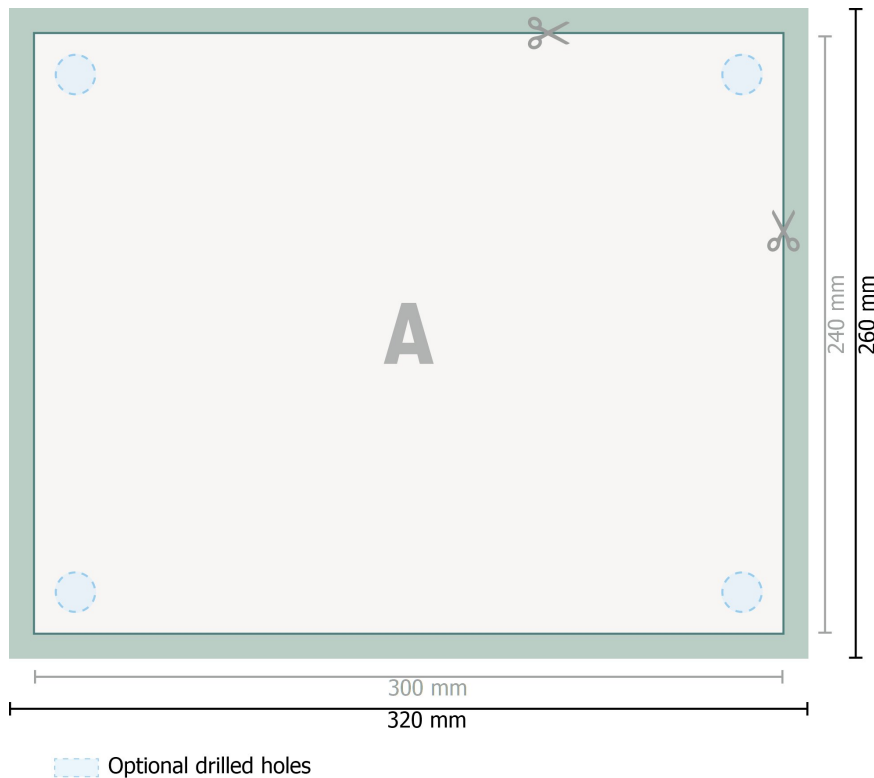

## Acrylic glass sheets, 30 cm 24 cm

**Dataformat (incl. 10 mm bleed):**

32 x 26 cm

**Trimmed size:**

30 x 24 cm

**bleed:**

10 mm

**Safety margin:**

4 mm

Maintaining space between the text/information and the edge of the trimmed format prevents undesirable cuts.

**Explanation of symbols**

Bleed

Reading direction

Trimmed size

Data format

We will cut/perforate your product here

**Please note:**

Allow for trim allowance and safety margin according to instructions.

Arrange background graphics, images or graphics up to the edge of the data format.

Tolerances may occur during production due to cutting, punching and folding processes.