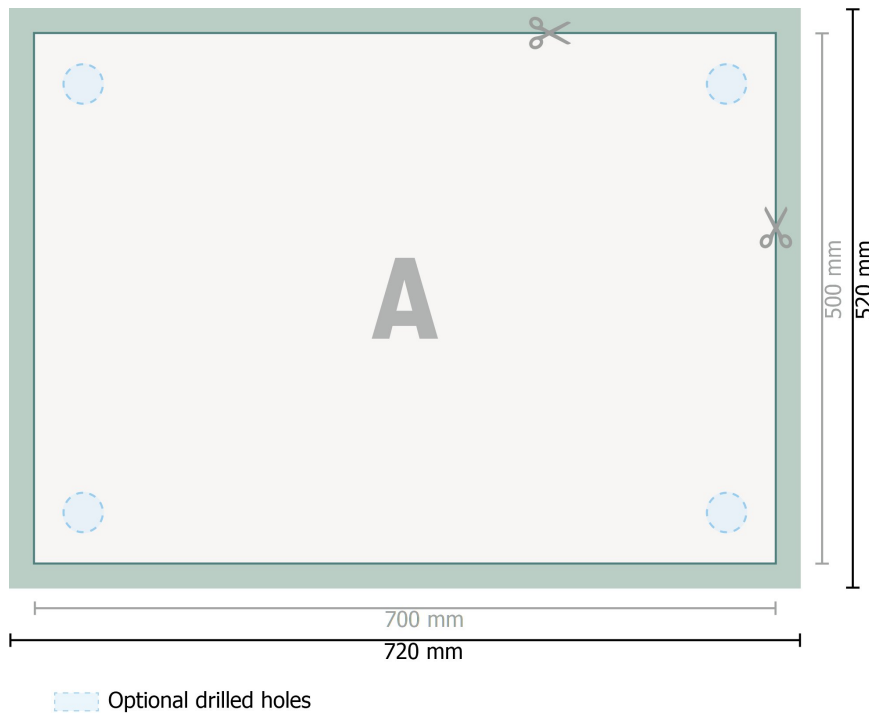

## Rigid foam boards, 70 x 50 cm

**Dataformat (incl. 10 mm bleed):**  
72 x 52 cm

**Trimmed size:**  
70 x 50 cm

**bleed:**  
10 mm

**Safety margin:**  
4 mm

Maintaining space between the text/information and the edge of the trimmed format prevents undesirable cuts.

### Explanation of symbols

Bleed

Reading direction

Trimmed size

Data format

We will cut/perforate your product here

### Please note:

Allow for trim allowance and safety margin according to instructions.

Arrange background graphics, images or graphics up to the edge of the data format.

Tolerances may occur during production due to cutting, punching and folding processes.