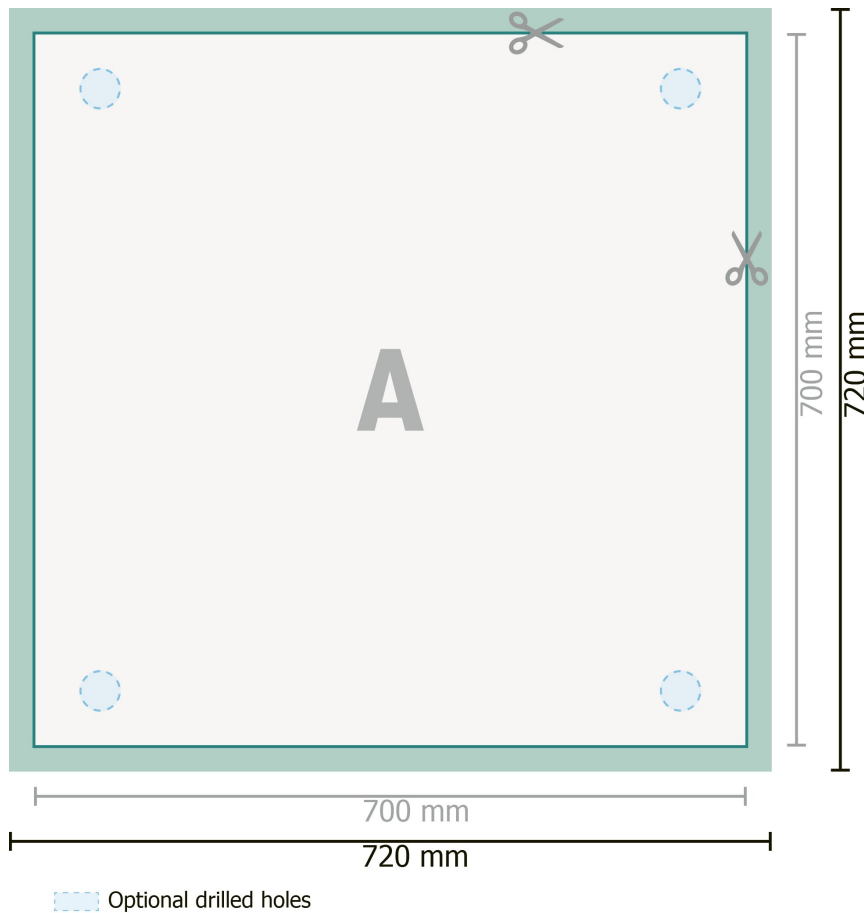

Rigid foam boards, 70 x 70 cm

Dataformat (incl. 10 mm bleed):
72 x 72 cm

Trimmed size:
70 x 70 cm

bleed:
10 mm

Safety margin:
4 mm

Maintaining space between the text/information and the edge of the trimmed format prevents undesirable cuts.

Explanation of symbols

Bleed

Reading direction

Trimmed size

Data format

We will cut/perforate your product here

Please note:

Allow for trim allowance and safety margin according to instructions.

Arrange background graphics, images or graphics up to the edge of the data format.

Tolerances may occur during production due to cutting, punching and folding processes.

Printing data: Instructions and templates can be found under the menu item *Printing data* at www.onlineprinters.co.uk