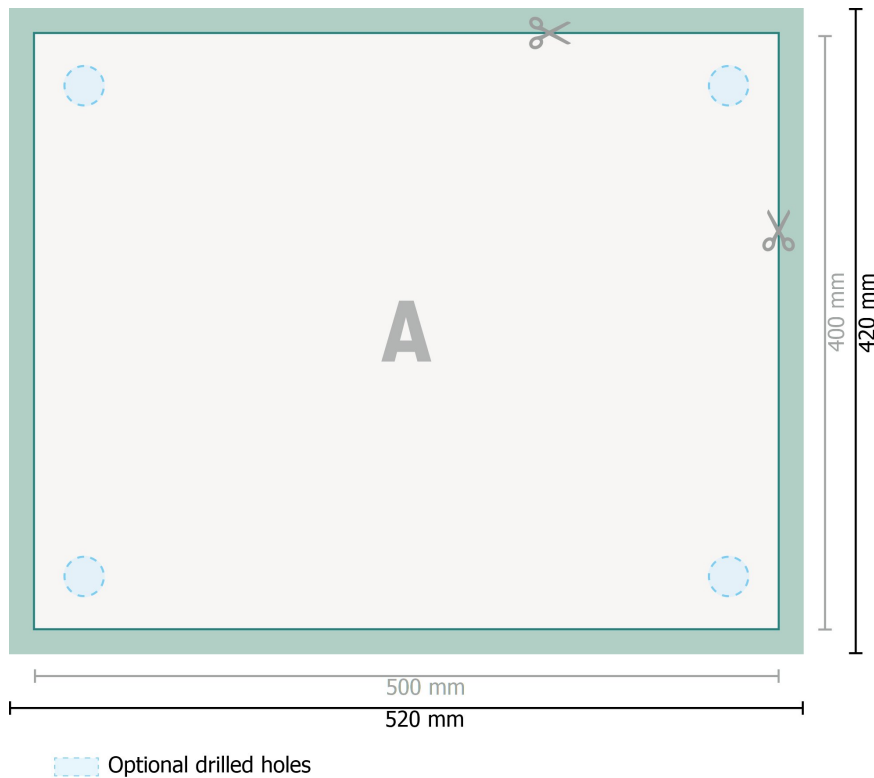

Flexible foam boards, 50 x 40 cm

Dataformat (incl. 10 mm bleed):
52 x 42 cm

Trimmed size:
50 x 40 cm

bleed:
10 mm

Safety margin:
4 mm

Maintaining space between the text/information and the edge of the trimmed format prevents undesirable cuts.

Explanation of symbols

 Bleed

 Reading direction

 Trimmed size

 Data format

 We will cut/perforate your product here

Please note:

Allow for trim allowance and safety margin according to instructions.

Arrange background graphics, images or graphics up to the edge of the data format.

Tolerances may occur during production due to cutting, punching and folding processes.

Printing data: Instructions and templates can be found under the menu item *Printing data* at www.onlineprinters.co.uk