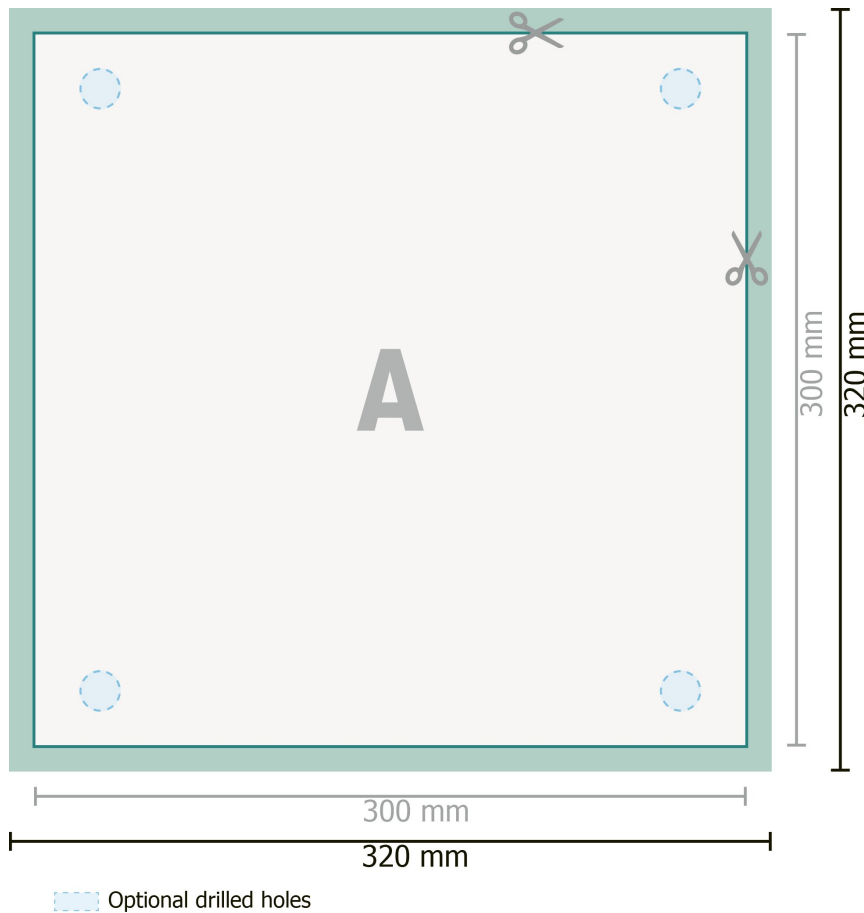

Flexible foam boards, 30 x 30 cm

**Dataformat (incl. 10 mm bleed):**

32 x 32 cm

Trimmed size:

30 x 30 cm

bleed:

10 mm

Safety margin:

4 mm

Maintaining space between the text/information and the edge of the trimmed format prevents undesirable cuts.

Explanation of symbols

Bleed

Reading direction

Trimmed size

Data format

We will cut/perforate your product here

Please note:

Allow for trim allowance and safety margin according to instructions.

Arrange background graphics, images or graphics up to the edge of the data format.

Tolerances may occur during production due to cutting, punching and folding processes.