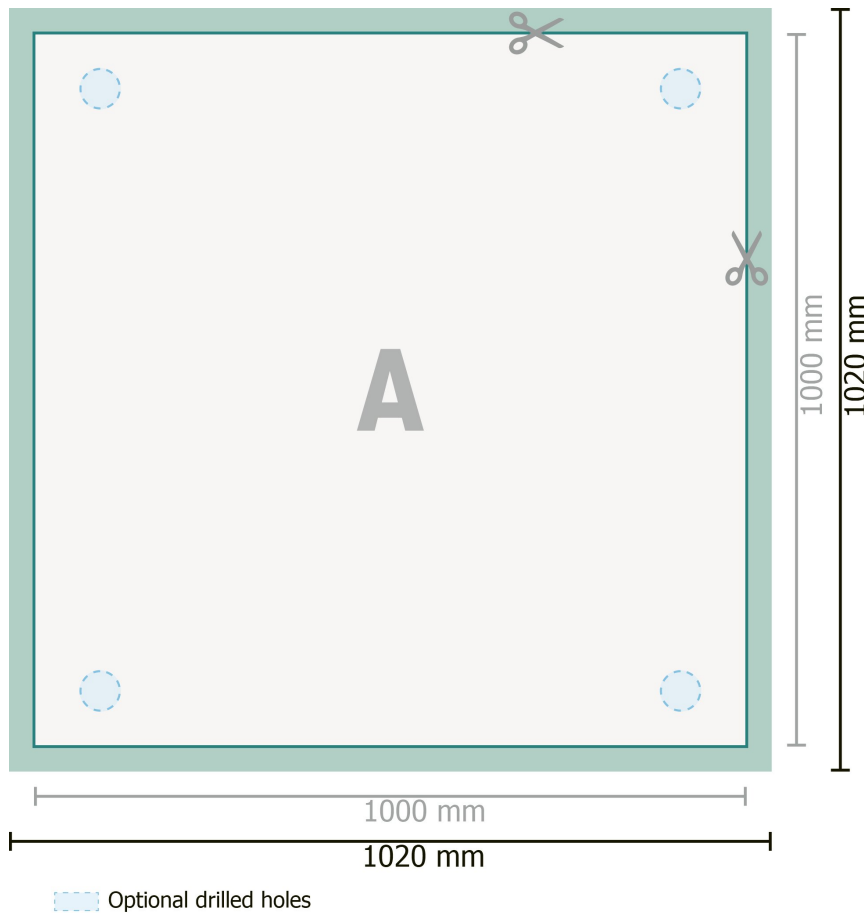

## Flexible foam boards, 100 x 100 cm

**Dataformat (incl. 10 mm bleed):**

102 x 102 cm

**Trimmed size:**

100 x 100 cm

**bleed:**

10 mm

**Safety margin:**

4 mm

Maintaining space between the text/information and the edge of the trimmed format prevents undesirable cuts.

**Explanation of symbols**

Bleed

Reading direction

Trimmed size

Data format

We will cut/perforate your product here

**Please note:**

Allow for trim allowance and safety margin according to instructions.

Arrange background graphics, images or graphics up to the edge of the data format.

Tolerances may occur during production due to cutting, punching and folding processes.