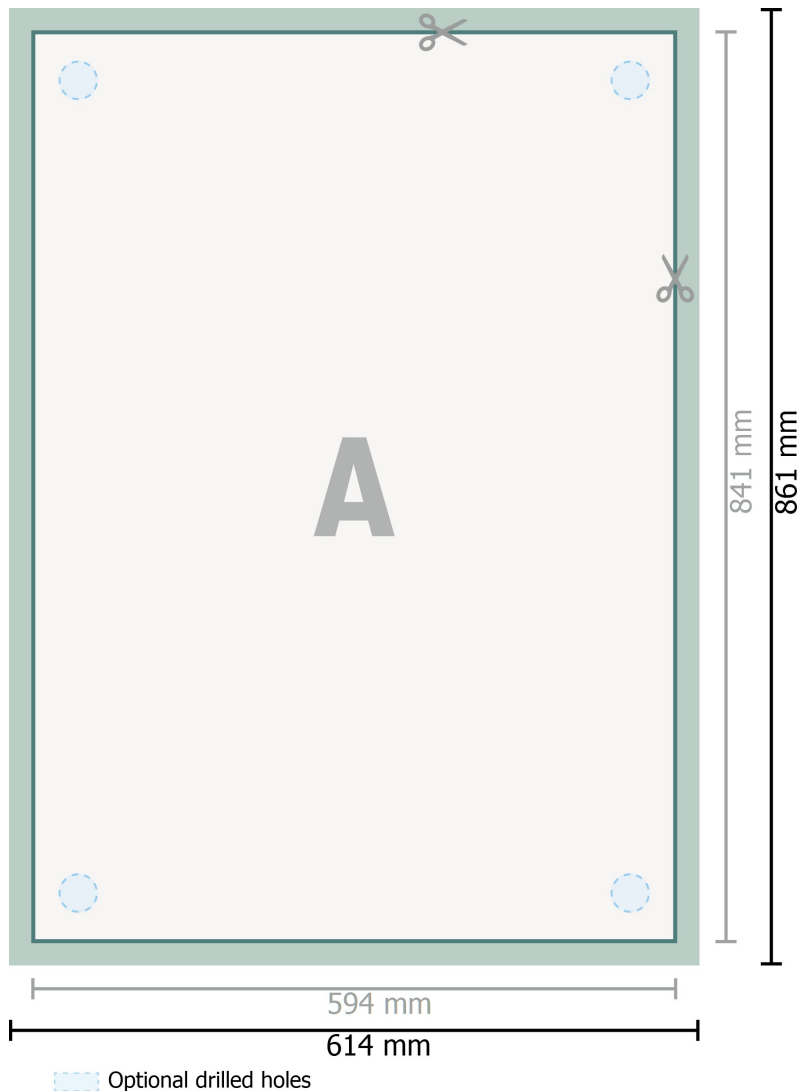

Acrylic glass sheets, A1

**Dataformat (incl. 10 mm bleed):**

61,4 x 86,1 cm

Trimmed size:

59,4 x 84,1 cm

bleed:

10 mm

Safety margin:

4 mm

Maintaining space between the text/information and the edge of the trimmed format prevents undesirable cuts.

Explanation of symbols

Bleed

Reading direction

Trimmed size

Data format

We will cut/perforate your product here

Please note:

Allow for trim allowance and safety margin according to instructions.

Arrange background graphics, images or graphics up to the edge of the data format.

Tolerances may occur during production due to cutting, punching and folding processes.