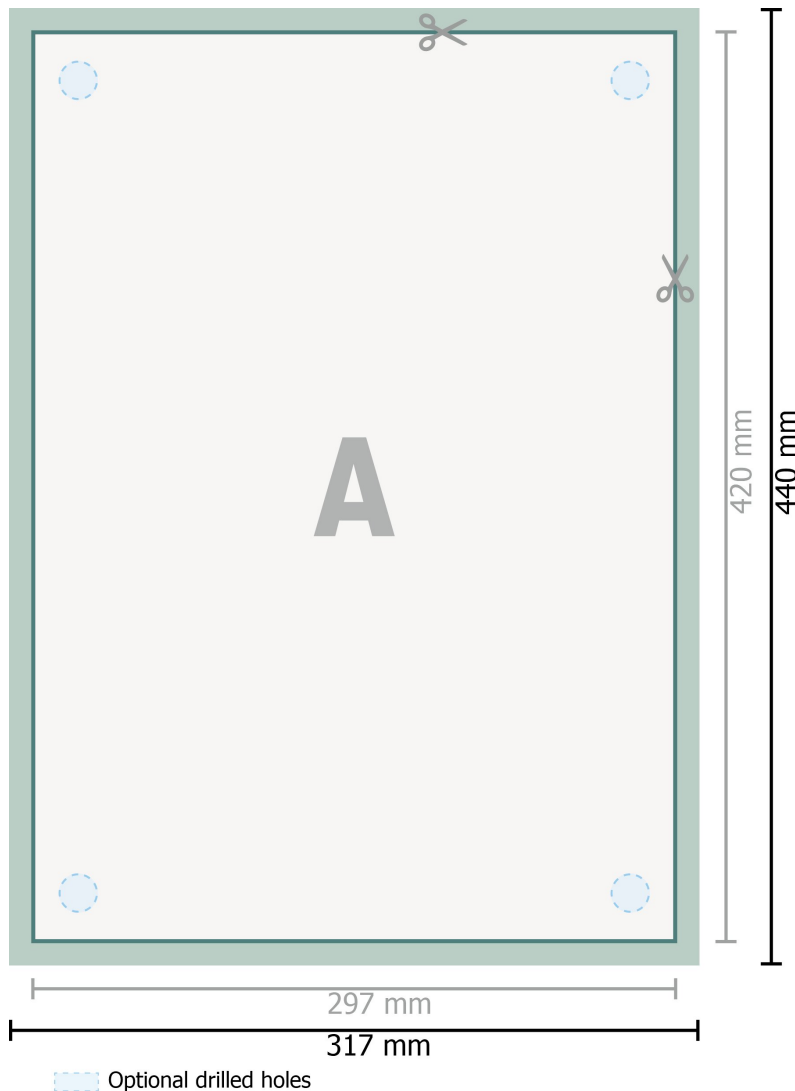

Acrylic glass sheets, A3

Dataformat (incl. 10 mm bleed):

31,7 x 44 cm

Trimmed size:

29,7 x 42 cm

bleed:

10 mm

Safety margin:

4 mm

Maintaining space between the text/information and the edge of the trimmed format prevents undesirable cuts.

Explanation of symbols

Bleed

Reading direction

Trimmed size

Data format

We will cut/perforate your product here

Please note:

Allow for trim allowance and safety margin according to instructions.

Arrange background graphics, images or graphics up to the edge of the data format.

Tolerances may occur during production due to cutting, punching and folding processes.