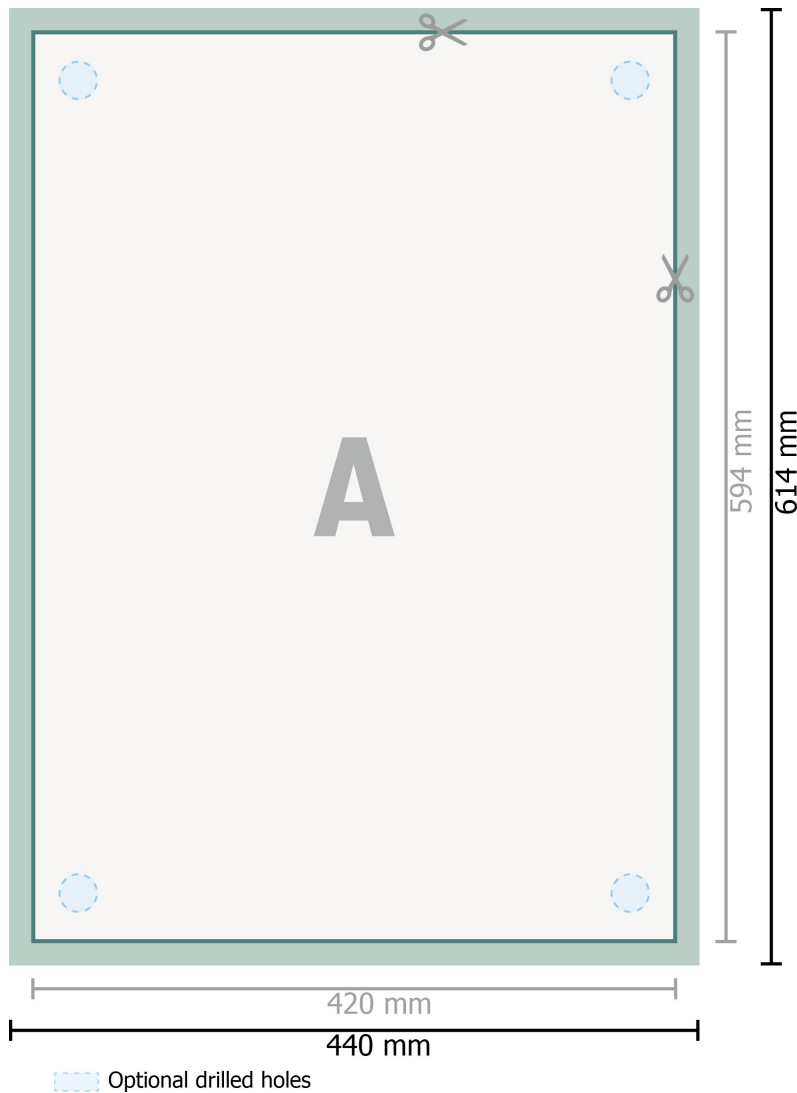

Rigid foam boards, A2

**Dataformat (incl. 10 mm bleed):**

44 x 61,4 cm

Trimmed size:

42 x 59,4 cm

bleed:

10 mm

Safety margin:

4 mm

Maintaining space between the text/information and the edge of the trimmed format prevents undesirable cuts.

Explanation of symbols

Bleed

Reading direction

Trimmed size

Data format

We will cut/perforate your product here

Please note:

Allow for trim allowance and safety margin according to instructions.

Arrange background graphics, images or graphics up to the edge of the data format.

Tolerances may occur during production due to cutting, punching and folding processes.