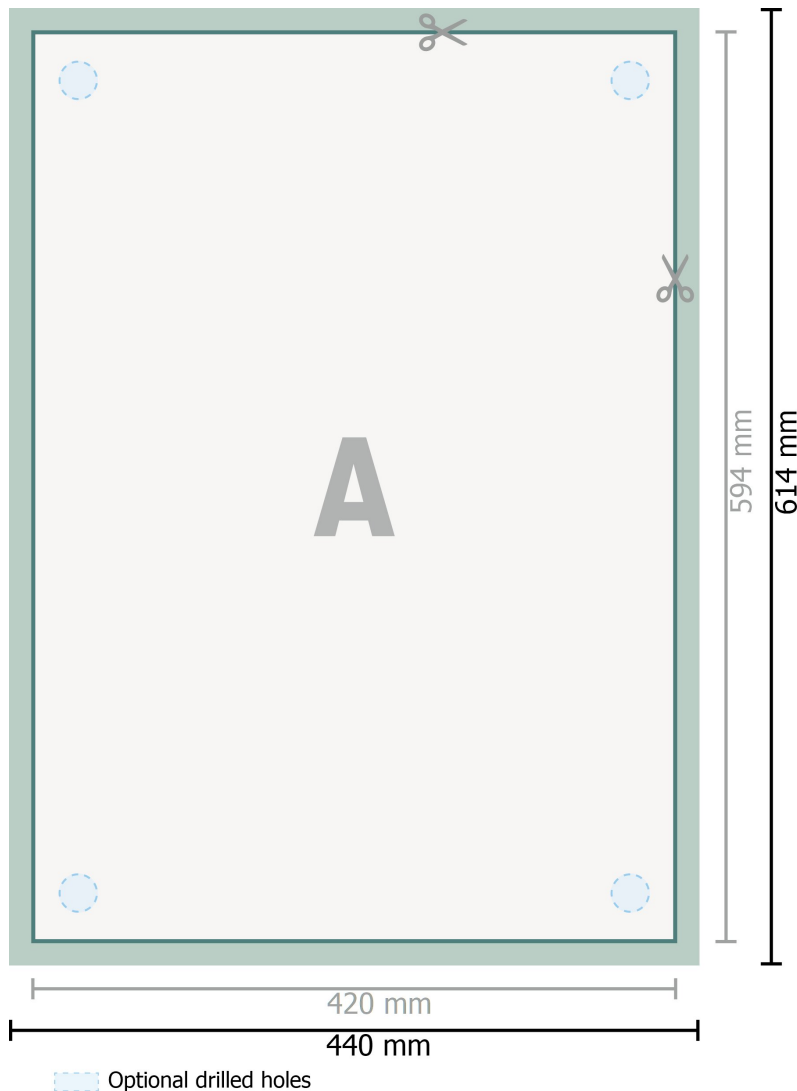

## Acrylic glass sheets, A2

**Dataformat (incl. 10 mm bleed):**

44 x 61,4 cm

**Trimmed size:**

42 x 59,4 cm

**bleed:**

10 mm

**Safety margin:**

4 mm

Maintaining space between the text/information and the edge of the trimmed format prevents undesirable cuts.

**Explanation of symbols**

Bleed

Reading direction

Trimmed size

Data format

We will cut/perforate your product here

**Please note:**

Allow for trim allowance and safety margin according to instructions.

Arrange background graphics, images or graphics up to the edge of the data format.

Tolerances may occur during production due to cutting, punching and folding processes.