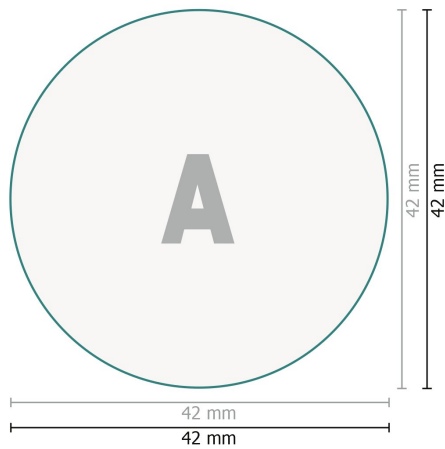

# Stamp pad for Trodat Micro Printy 9342

## Data format:

4,2 x 4,2 in

## Safety margin:

1 mm

Maintaining space between the text/information and the edge of the trimmed format prevents undesirable cuts.

## Explanation of symbols

**A** Reading direction

— Trimmed size

— Data format

---