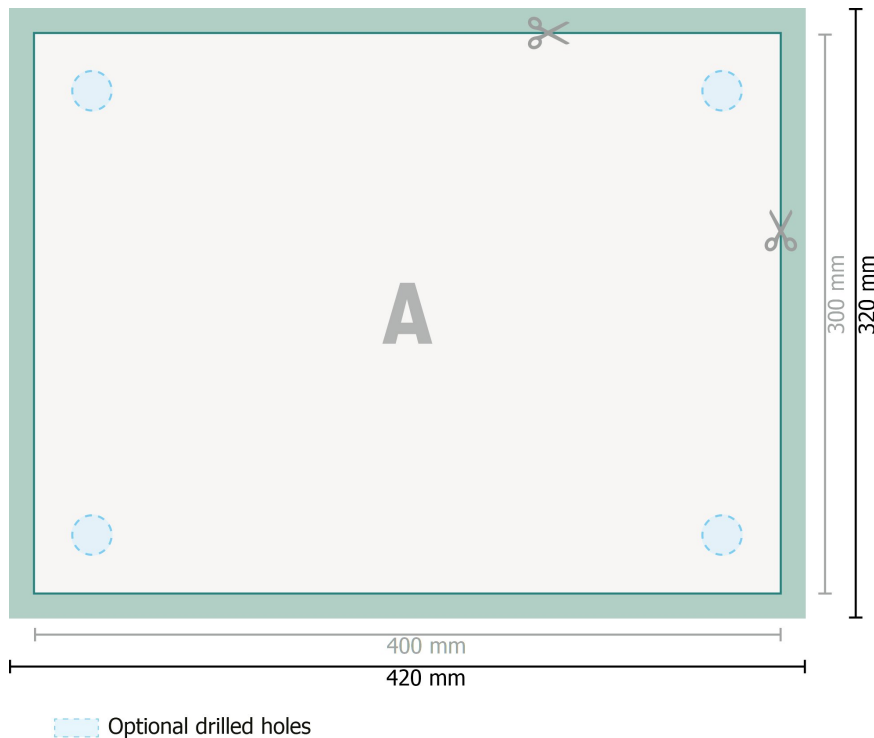

Rigid foam boards, 40 x 30 cm

Dataformat (incl. 10 mm bleed):
42 x 32 cm

Trimmed size:
40 x 30 cm

bleed:
10 mm

Safety margin:
4 mm

Maintaining space between the text/information and the edge of the trimmed format prevents undesirable cuts.

Explanation of symbols

 Bleed

 Reading direction

 Trimmed size

 Data format

 We will cut/perforate your product here

Please note:

Allow for trim allowance and safety margin according to instructions.

Arrange background graphics, images or graphics up to the edge of the data format.

Tolerances may occur during production due to cutting, punching and folding processes.

Printing data: Instructions and templates can be found under the menu item *Printing data* at www.onlineprinters.co.uk