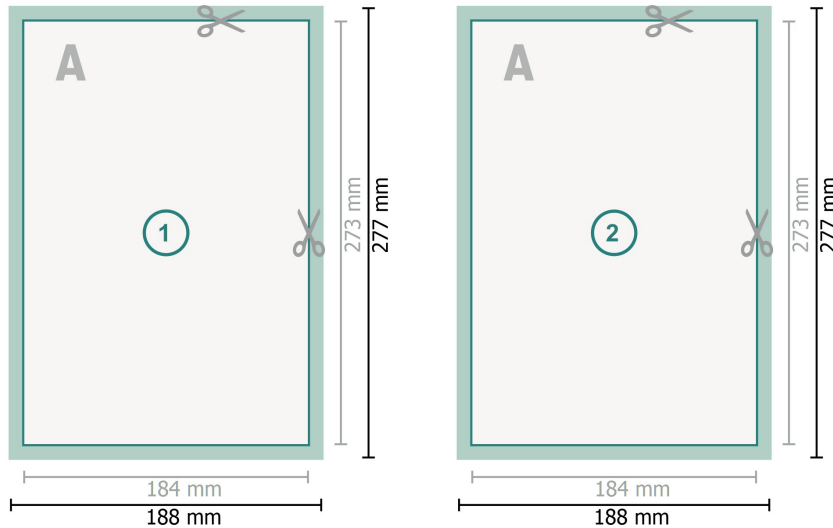

## Postcards, DVD Cover

**Dataformat (incl. 2 mm bleed):**  
18,8 x 27,7 cm

**bleed:**  
2 mm

**Trimmed size:**  
18,4 x 27,3 cm

**Safety margin:**  
4 mm

Maintaining space between the text/information and the edge of the trimmed format prevents undesirable cuts.

### Explanation of symbols

- Bleed
- Reading direction
- Trimmed size
- Data format
- We will cut/perforate your product here

---

### Please note:

Allow for trim allowance and safety margin according to instructions.

Arrange background graphics, images or graphics up to the edge of the data format.

Tolerances may occur during production due to cutting, punching and folding processes.