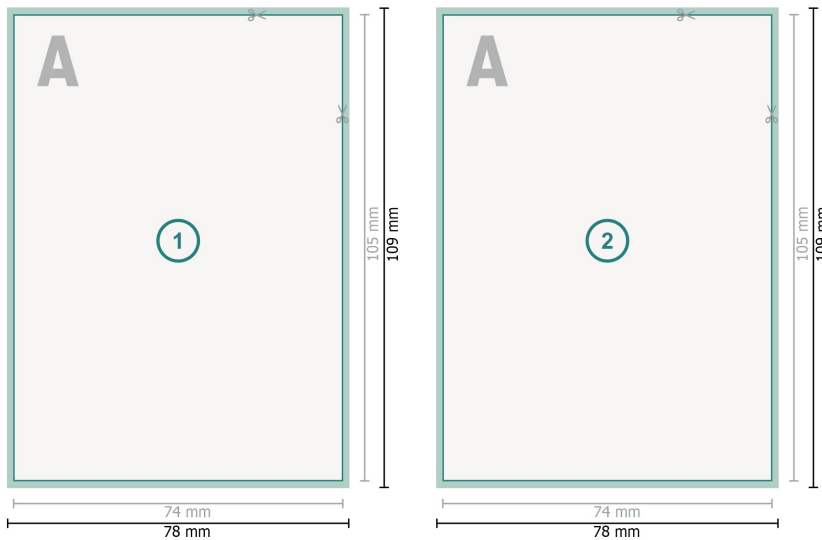

## Autograph cards, A7

**Dataformat (incl. 2 mm bleed):**

7,8 x 10,9 cm

**bleed:**

2 mm

**Trimmed size:**

7,4 x 10,5 cm

**Safety margin:**

4 mm

Maintaining space between the text/information and the edge of the trimmed format prevents undesirable cuts.

**Explanation of symbols**

 Bleed

 Reading direction

 Trimmed size

 Data format

 We will cut/perforate your product here

---

**Please note:**

Allow for trim allowance and safety margin according to instructions.

Arrange background graphics, images or graphics up to the edge of the data format.

Tolerances may occur during production due to cutting, punching and folding processes.