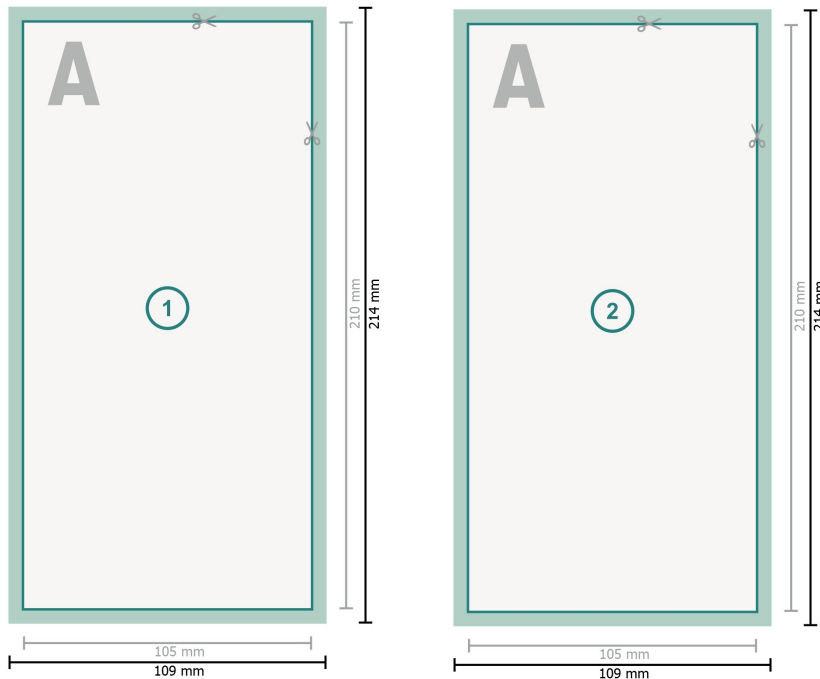

## Autograph cards, DL

**Dataformat (incl. 2 mm bleed):**  
10,9 x 21,4 cm

**bleed:**  
2 mm

**Trimmed size:**  
10,5 x 21 cm

**Safety margin:**  
4 mm

Maintaining space between the text/information and the edge of the trimmed format prevents undesirable cuts.

### Explanation of symbols

- Bleed
- Reading direction
- Trimmed size
- Data format
- We will cut/perforate your product here

---

### Please note:

Allow for trim allowance and safety margin according to instructions.

Arrange background graphics, images or graphics up to the edge of the data format.

Tolerances may occur during production due to cutting, punching and folding processes.