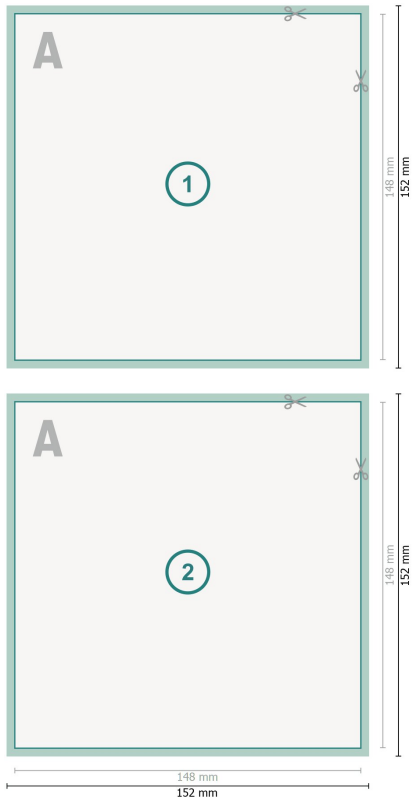

Autograph cards, A5-Square

**Dataformat (incl. 2 mm bleed):**

15,2 x 15,2 cm

bleed:

2 mm

Trimmed size:

14,8 x 14,8 cm

Safety margin:

4 mm

Maintaining space between the text/information and the edge of the trimmed format prevents undesirable cuts.

Explanation of symbols

Bleed

Reading direction

Trimmed size

Data format

We will cut/perforate your product here

Please note:

Allow for trim allowance and safety margin according to instructions.

Arrange background graphics, images or graphics up to the edge of the data format.

Tolerances may occur during production due to cutting, punching and folding processes.