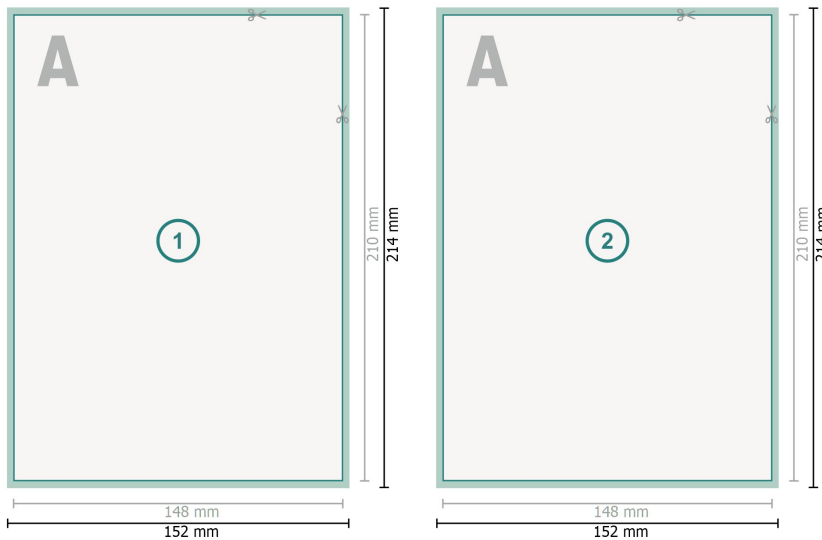

## Autograph cards, A5

**Dataformat (incl. 2 mm bleed):**

15,2 x 21,4 cm

**bleed:**

2 mm

**Trimmed size:**

14,8 x 21 cm

**Safety margin:**

4 mm

Maintaining space between the text/information and the edge of the trimmed format prevents undesirable cuts.

**Explanation of symbols**

 Bleed

 Reading direction

 Trimmed size

 Data format

 We will cut/perforate your product here

---

**Please note:**

Allow for trim allowance and safety margin according to instructions.

Arrange background graphics, images or graphics up to the edge of the data format.

Tolerances may occur during production due to cutting, punching and folding processes.