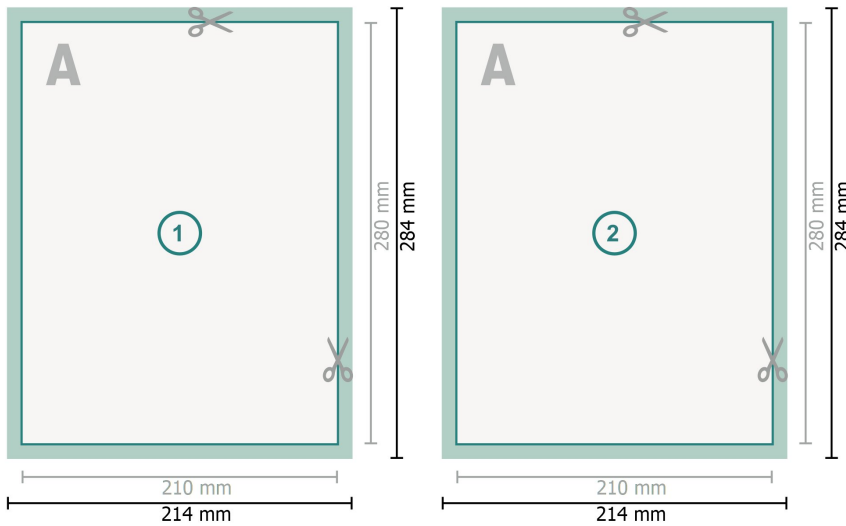

## Autograph cards, 21 x 28 cm

**Dataformat (incl. 2 mm bleed):**

21,4 x 28,4 cm

**bleed:**

2 mm

**Trimmed size:**

21 x 28 cm

**Safety margin:**

4 mm

Maintaining space between the text/information and the edge of the trimmed format prevents undesirable cuts.

**Explanation of symbols**

Bleed

Reading direction

Trimmed size

Data format

We will cut/perforate your product here

---

**Please note:**

Allow for trim allowance and safety margin according to instructions.

Arrange background graphics, images or graphics up to the edge of the data format.

Tolerances may occur during production due to cutting, punching and folding processes.