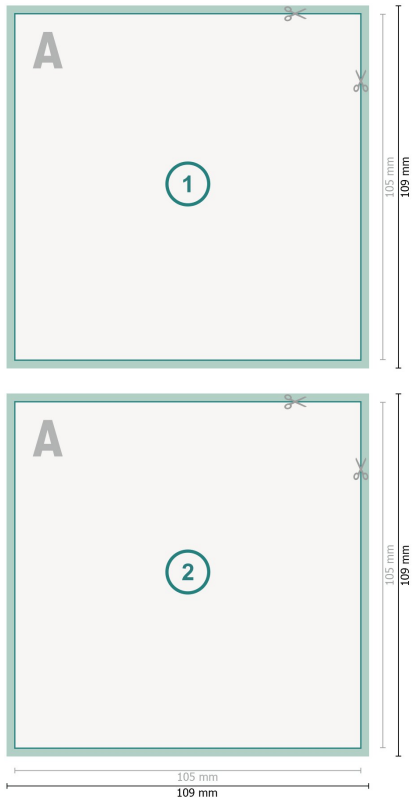

## Autograph cards, A6-Square

**Dataformat (incl. 2 mm bleed):**

10,9 x 10,9 cm

**bleed:**

2 mm

**Trimmed size:**

10,5 x 10,5 cm

**Safety margin:**

4 mm

Maintaining space between the text/information and the edge of the trimmed format prevents undesirable cuts.

**Explanation of symbols**

 Bleed

 Reading direction

 Trimmed size

 Data format

 We will cut/perforate your product here

---

**Please note:**

Allow for trim allowance and safety margin according to instructions.

Arrange background graphics, images or graphics up to the edge of the data format.

Tolerances may occur during production due to cutting, punching and folding processes.