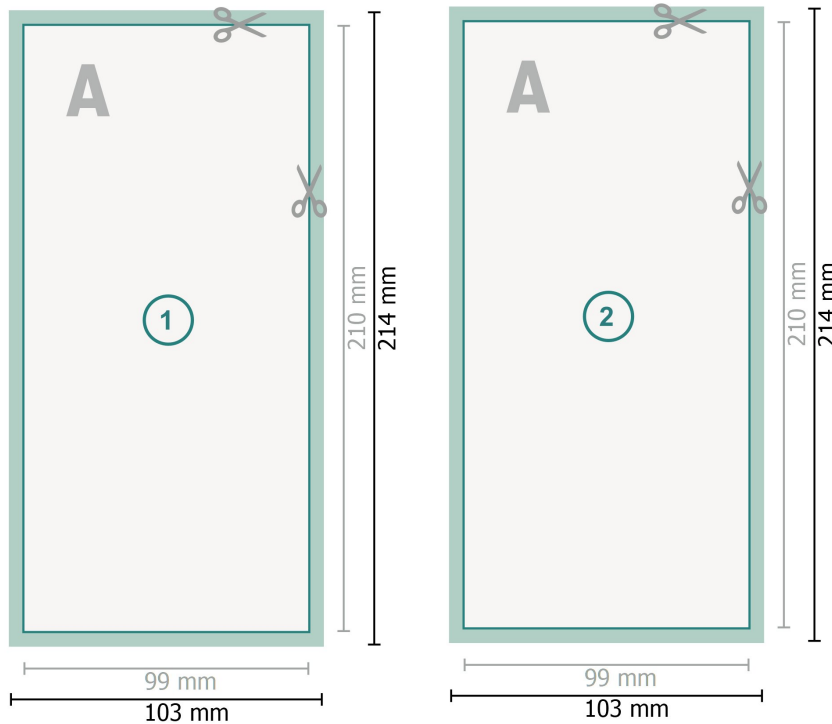

Autograph cards, 1/3 A4

Dataformat (incl. 2 mm bleed):
10,3 x 21,4 cm

bleed:
2 mm

Trimmed size:
9,9 x 21 cm

Safety margin:
4 mm

Maintaining space between the text/information and the edge of the trimmed format prevents undesirable cuts.

Explanation of symbols

Bleed

Reading direction

Trimmed size

Data format

We will cut/perforate your product here

Please note:

Allow for trim allowance and safety margin according to instructions.

Arrange background graphics, images or graphics up to the edge of the data format.

Tolerances may occur during production due to cutting, punching and folding processes.

Printing data: Instructions and templates can be found under the menu item *Printing data* at www.onlineprinters.co.uk