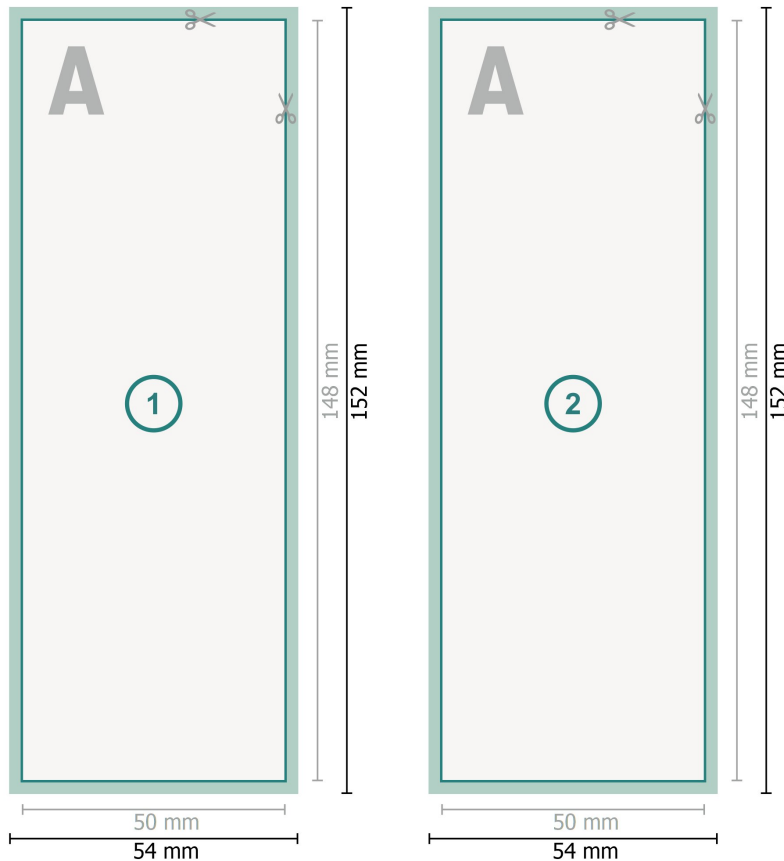

Autograph cards, A6 Half

**Dataformat (incl. 2 mm bleed):**

5,4 x 15,2 cm

bleed:

2 mm

Trimmed size:

5 x 14,8 cm

Safety margin:

4 mm

Maintaining space between the text/information and the edge of the trimmed format prevents undesirable cuts.

Explanation of symbols

- Bleed
- Reading direction
- Trimmed size
- Data format
- We will cut/perforate your product here

Please note:

Allow for trim allowance and safety margin according to instructions.

Arrange background graphics, images or graphics up to the edge of the data format.

Tolerances may occur during production due to cutting, punching and folding processes.