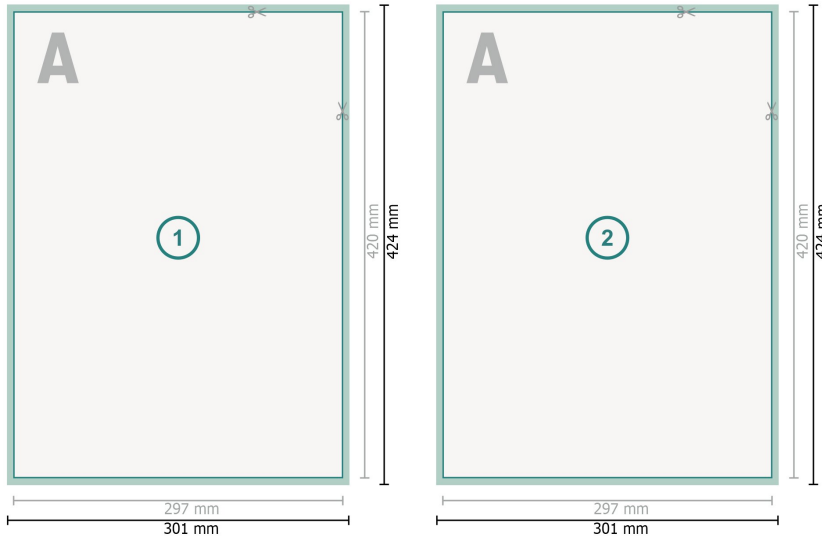

## Postcards, A3

**Dataformat (incl. 2 mm bleed):**

30,1 x 42,4 cm

**bleed:**

2 mm

**Trimmed size:**

29,7 x 42 cm

**Safety margin:**

4 mm

Maintaining space between the text/information and the edge of the trimmed format prevents undesirable cuts.

**Explanation of symbols**

 Bleed

 Reading direction

 Trimmed size

 Data format

 We will cut/perforate your product here

---

**Please note:**

Allow for trim allowance and safety margin according to instructions.

Arrange background graphics, images or graphics up to the edge of the data format.

Tolerances may occur during production due to cutting, punching and folding processes.