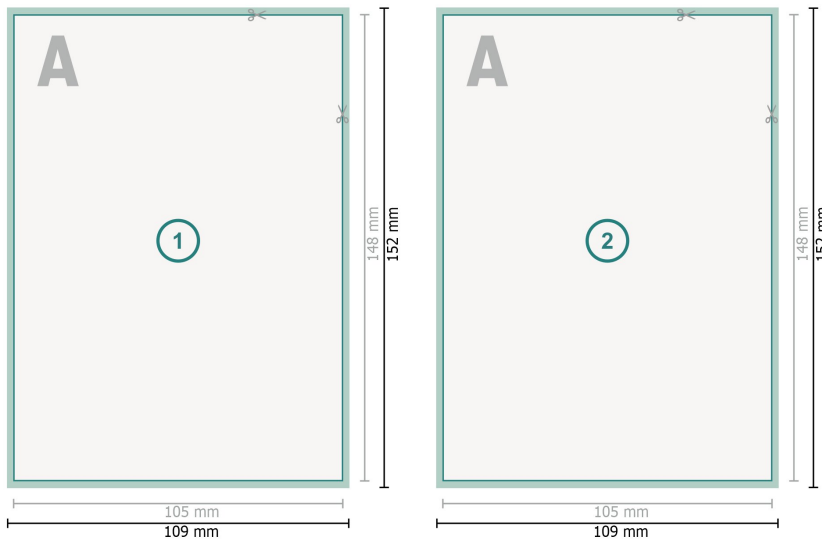

Postcards, A6

**Dataformat (incl. 2 mm bleed):**

10,9 x 15,2 cm

bleed:

2 mm

Trimmed size:

10,5 x 14,8 cm

Safety margin:

4 mm

Maintaining space between the text/information and the edge of the trimmed format prevents undesirable cuts.

Explanation of symbols

 Bleed

 Reading direction

 Trimmed size

 Data format

 We will cut/perforate your product here

Please note:

Allow for trim allowance and safety margin according to instructions.

Arrange background graphics, images or graphics up to the edge of the data format.

Tolerances may occur during production due to cutting, punching and folding processes.