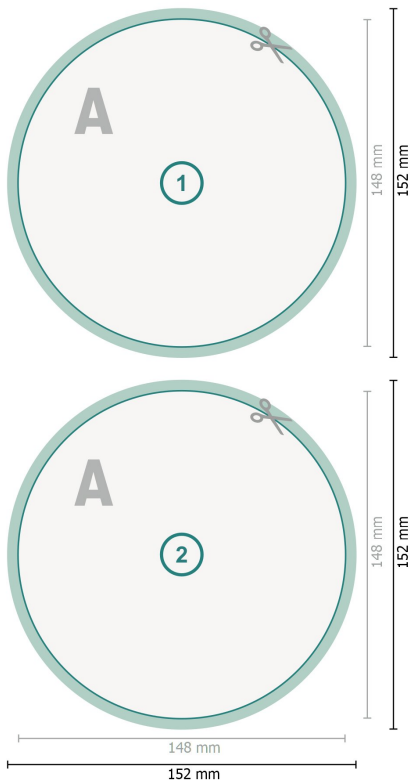

Postcards, round, 14.8 cm diameter

**Dataformat (incl. 2 mm bleed):**

15,2 x 15,2 cm

bleed:

2 mm

Trimmed size:

14,8 x 14,8 cm

Safety margin:

4 mm

Maintaining space between the text/information and the edge of the trimmed format prevents undesirable cuts.

Explanation of symbols

 Bleed

 Reading direction

 Trimmed size

 Data format

 We will cut/perforate your product here

Please note:

Allow for trim allowance and safety margin according to instructions.

Arrange background graphics, images or graphics up to the edge of the data format.

Tolerances may occur during production due to cutting, punching and folding processes.