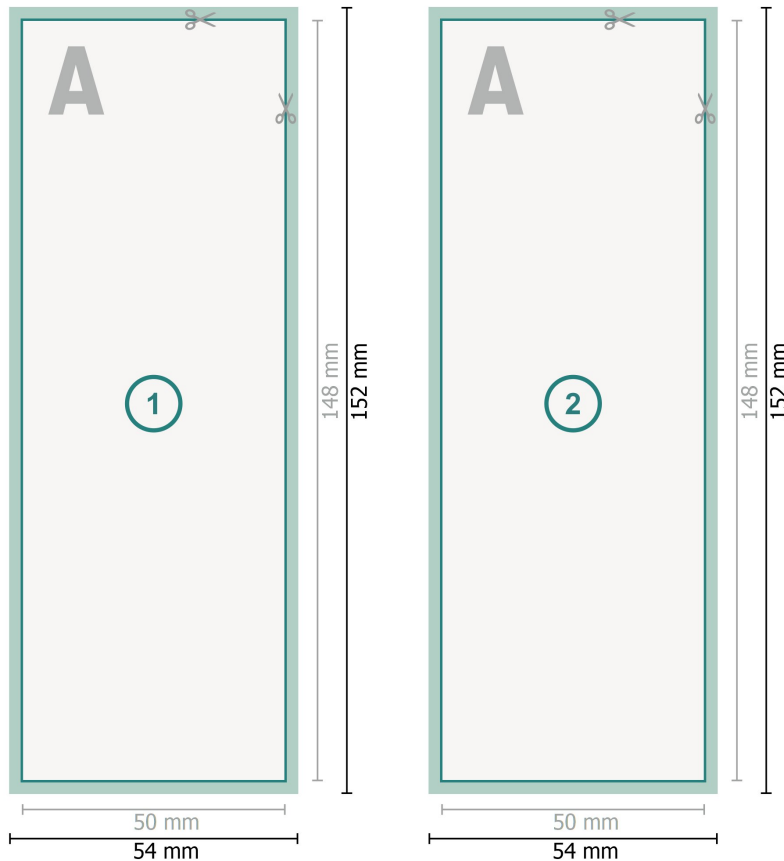

Postcards, A6 Half

**Dataformat (incl. 2 mm bleed):**

5,4 x 15,2 cm

bleed:

2 mm

Trimmed size:

5 x 14,8 cm

Safety margin:

4 mm

Maintaining space between the text/information and the edge of the trimmed format prevents undesirable cuts.

Explanation of symbols

 Bleed

 Reading direction

 Trimmed size

 Data format

 We will cut/perforate your product here

Please note:

Allow for trim allowance and safety margin according to instructions.

Arrange background graphics, images or graphics up to the edge of the data format.

Tolerances may occur during production due to cutting, punching and folding processes.