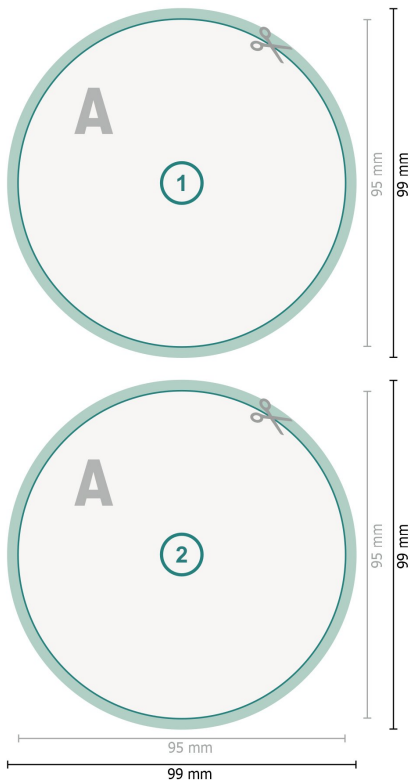

Postcards, round, 9.5 cm diameter

Dataformat (incl. 2 mm bleed):

9,9 x 9,9 cm

bleed:

2 mm

Trimmed size:

9,5 x 9,5 cm

Safety margin:

4 mm

Maintaining space between the text/information and the edge of the trimmed format prevents undesirable cuts.

Explanation of symbols

 Bleed

 Reading direction

 Trimmed size

 Data format

 We will cut/perforate your product here

Please note:

Allow for trim allowance and safety margin according to instructions.

Arrange background graphics, images or graphics up to the edge of the data format.

Tolerances may occur during production due to cutting, punching and folding processes.