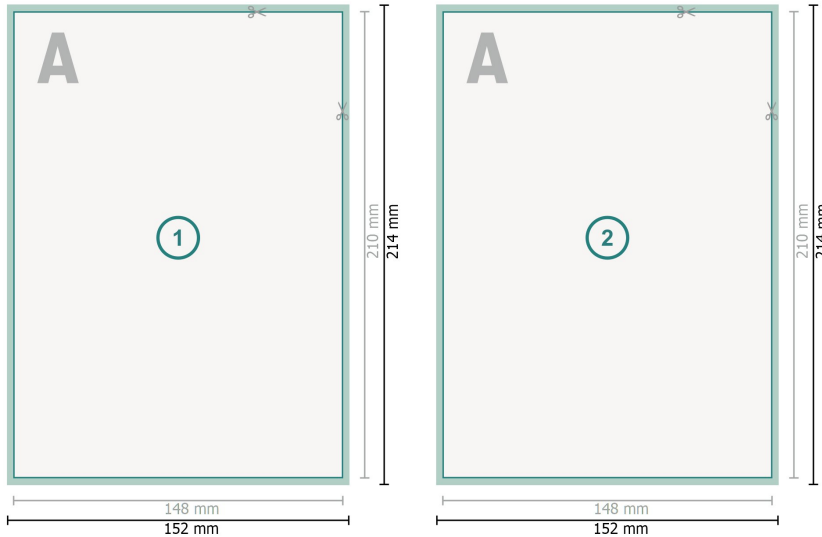

Postcards, A5

**Dataformat (incl. 2 mm bleed):**

15,2 x 21,4 cm

bleed:

2 mm

Trimmed size:

14,8 x 21 cm

Safety margin:

4 mm

Maintaining space between the text/information and the edge of the trimmed format prevents undesirable cuts.

Explanation of symbols

 Bleed

 Reading direction

 Trimmed size

 Data format

 We will cut/perforate your product here

Please note:

Allow for trim allowance and safety margin according to instructions.

Arrange background graphics, images or graphics up to the edge of the data format.

Tolerances may occur during production due to cutting, punching and folding processes.