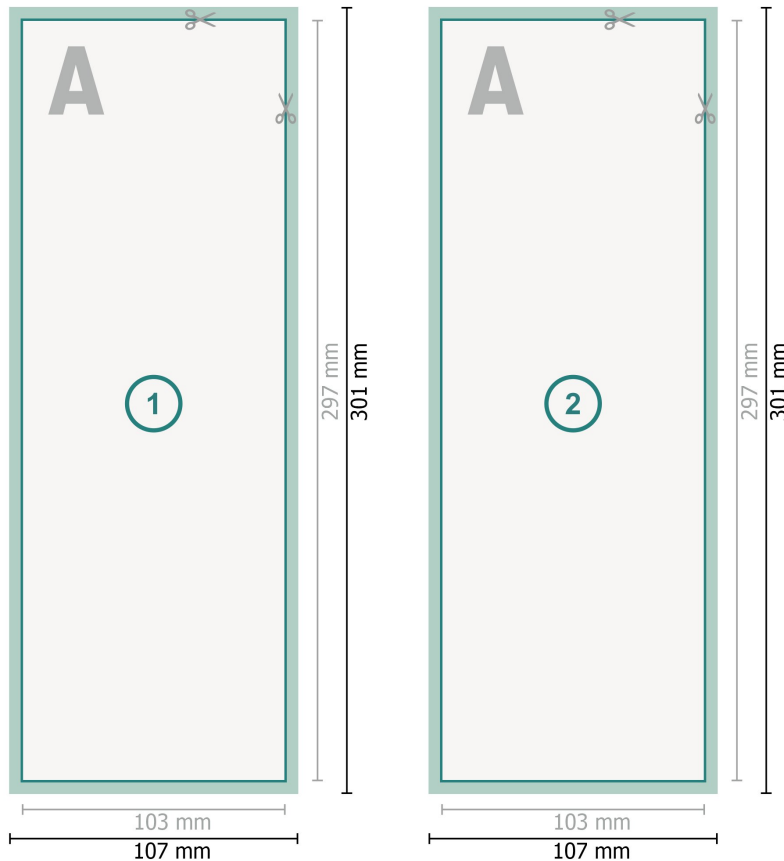

Postcards, A4 Half

**Dataformat (incl. 2 mm bleed):**

10,7 x 30,1 cm

bleed:

2 mm

Trimmed size:

10,3 x 29,7 cm

Safety margin:

4 mm

Maintaining space between the text/information and the edge of the trimmed format prevents undesirable cuts.

Explanation of symbols

- Bleed
- Reading direction
- Trimmed size
- Data format
- We will cut/perforate your product here

Please note:

Allow for trim allowance and safety margin according to instructions.

Arrange background graphics, images or graphics up to the edge of the data format.

Tolerances may occur during production due to cutting, punching and folding processes.