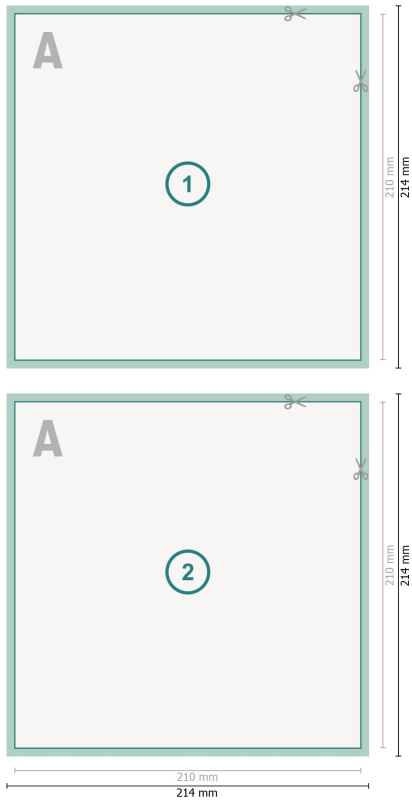

## Postcards, A4-Square

**Dataformat (incl. 2 mm bleed):**

21,4 x 21,4 cm

**bleed:**

2 mm

**Trimmed size:**

21 x 21 cm

**Safety margin:**

4 mm

Maintaining space between the text/information and the edge of the trimmed format prevents undesirable cuts.

**Explanation of symbols**

 Bleed

 Reading direction

 Trimmed size

 Data format

 We will cut/perforate your product here

---

**Please note:**

Allow for trim allowance and safety margin according to instructions.

Arrange background graphics, images or graphics up to the edge of the data format.

Tolerances may occur during production due to cutting, punching and folding processes.