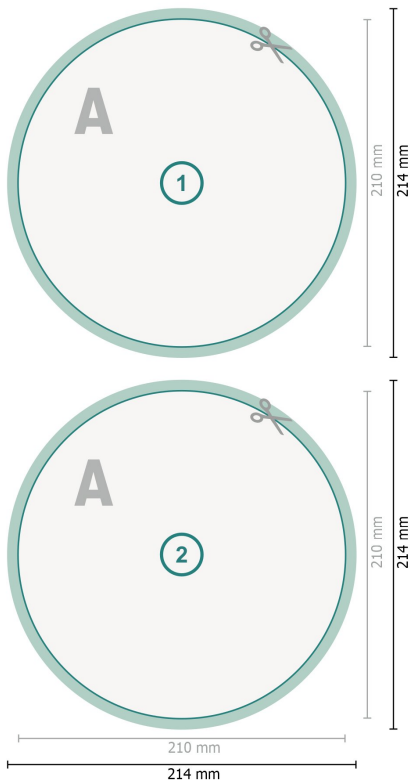

Postcards, round, 21 cm diameter

Dataformat (incl. 2 mm bleed):

21,4 x 21,4 cm

bleed:

2 mm

Trimmed size:

21 x 21 cm

Safety margin:

4 mm

Maintaining space between the text/information and the edge of the trimmed format prevents undesirable cuts.

Explanation of symbols

 Bleed

 Reading direction

 Trimmed size

 Data format

 We will cut/perforate your product here

Please note:

Allow for trim allowance and safety margin according to instructions.

Arrange background graphics, images or graphics up to the edge of the data format.

Tolerances may occur during production due to cutting, punching and folding processes.