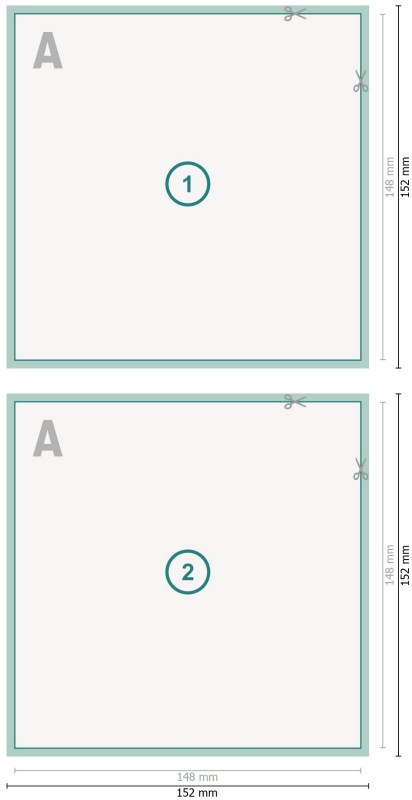

Thank you cards Portrait, A5-Square

**Dataformat (incl. 2 mm bleed):**

15,2 x 15,2 cm

bleed:

2 mm

Trimmed size:

14,8 x 14,8 cm

Safety margin:

4 mm

Maintaining space between the text/information and the edge of the trimmed format prevents undesirable cuts.

Explanation of symbols

Bleed

Reading direction

Trimmed size

Data format

We will cut/perforate your product here

Please note:

Allow for trim allowance and safety margin according to instructions.

Arrange background graphics, images or graphics up to the edge of the data format.

Tolerances may occur during production due to cutting, punching and folding processes.