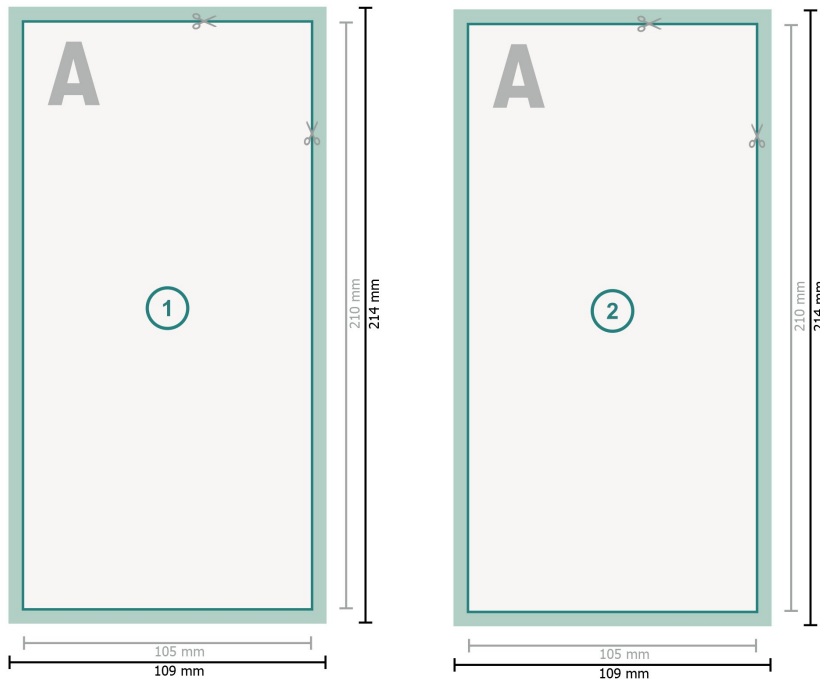

## Thank you cards Portrait, DL

**Dataformat (incl. 2 mm bleed):**  
10,9 x 21,4 cm

**bleed:**  
2 mm

**Trimmed size:**  
10,5 x 21 cm

**Safety margin:**  
4 mm

Maintaining space between the text/information and the edge of the trimmed format prevents undesirable cuts.

### Explanation of symbols

-  Bleed
-  Reading direction
-  Trimmed size
-  Data format
-  We will cut/perforate your product here

---

### Please note:

Allow for trim allowance and safety margin according to instructions.

Arrange background graphics, images or graphics up to the edge of the data format.

Tolerances may occur during production due to cutting, punching and folding processes.